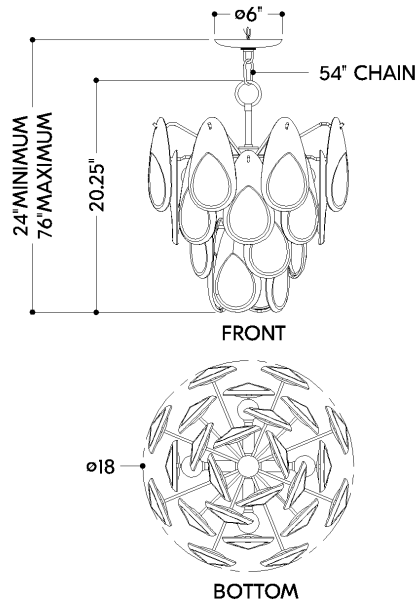

*Due to the one-of-a-kind nature of the medium, exact colors and patterns may vary slightly from the image shown.

FINISHES

AGED BRASS

DIMENSIONS / SPECS

Height: 66"
Width/Diameter: 66"
Length: 66"
Minimum Height: 66"
Maximum Height: 66"
Canopy/Backplate: 6"
Hanging Type: 108" Premium Composite Cord
Product Weight: 66lb
Extension: 66"
Top to Center: 66"
Canopy/Backplate Shape: Round
Sloped Ceiling Compatible: No
Living Finish: Yes
Uplight Only: Yes
Min Extension: 66"
Max Extension: 66"

Shade 1: Blonchino
Shade 1 Top Length: 8.25"
Shade 1 Top Width: 4.5"
Shade 1 Height: 1.25"

ELECTRICAL

Bulb 1

Bulb Included: No
Socket: E12 Candelabra Base
Bulb Type: G16.5
Max Wattage: 8
Bulb Quantity: 5
Wire Length: 500mm
Cord Type: ! New Cord Type
Dimmer Type: Incandescent
Switch Type: ON/OFF STOMP SWITCH
Gem Box Required (2"x3"): Yes
Dark Sky: Yes
CRI: 66
Color Temp.: 66k
Lumens: 66
Title 24: Yes
Field Serviceable: No

Battery

Battery Powered: Yes
Battery Included: Yes
Battery Life: ! New Battery Life !

DARCIA

8305-AGB

SHIPPING

Carton 1: 23" x 23" x 21"

Carton 1 Weight: 30lb

Shipping Method: Ground