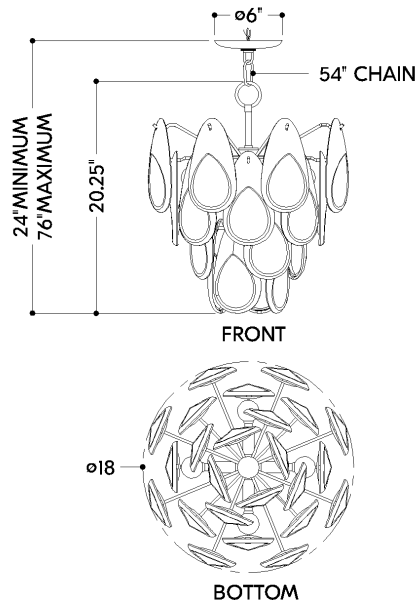

DARCIA

8305-AGB

Smooth Blonchino Piastra glass teardrops are suspended in tiers from the waterfall-like Darcia. Reminiscent of shells or falling rain, the hand-blown glass pieces sparkle as they soften and diffuse the light. Available as a sconce, or as a chandelier in three sizes, Darcia makes a poetic and organic statement.

*Due to the one-of-a-kind nature of the medium, exact colors and patterns may vary slightly from the image shown.

FINISHES

AGED BRASS

DIMENSIONS

Height: 66"
Width/Diameter: 66"
Length: 66"
Minimum Height: 66"
Maximum Height: 66"
Canopy/Backplate: 6"
Hanging Type: 108" Premium Composite Cord
Product Weight: 66lb
Extension: 66"
Top to Center: 66"
Canopy/Backplate Shape: Round
Sloped Ceiling Compatible: No
Living Finish: Yes
Uplight Only: Yes

Shade

Shade 1: Blonchino
Shade 1 Top Length: 8.25"
Shade 1 Top Width: 4.5"
Shade 1 Height: 1.25"

ELECTRICAL

Bulb 1

Bulb Included: No
Socket: E12 Candelabra Base
Bulb Type: G16.5
Max Wattage: 8
Bulb Quantity: 5
Wire Length: 500mm
Cord Type: ! New Cord Type
Dimmer Type: Incandescent
Switch Type: ON/OFF STOMP SWITCH
Gem Box Required (2"x3"): Yes
Dark Sky: Yes
CRI: 66
Color Temp.: 66k
Lumens: 66
Title 24: Yes
Field Serviceable: No

Battery

Battery Powered: Yes
Battery Included: Yes
Battery Life: ! New Battery Life !

HUDSON VALLEY
LIGHTING GROUP

| hvlgroup.com | 1.800.814.3993