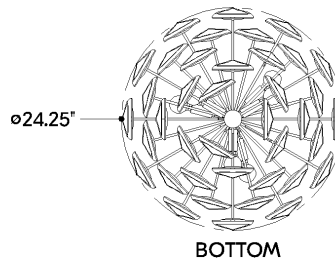

*Due to the one-of-a-kind nature of the medium, exact colors and patterns may vary slightly from the image shown.

FINISHES

AGED BRASS

DIMENSIONS

Height: 66"
Width/Diameter: 66"
Length: 66"
Minimum Height: 66"
Maximum Height: 66"
Canopy/Backplate: 6"
Hanging Type: 108" Premium Composite Cord
Product Weight: 66lb
Extension: 66"
Top to Center: 66"
Canopy/Backplate Shape: Round
Sloped Ceiling Compatible: No
Living Finish: Yes
Uplight Only: Yes

Shade

Shade 1: Blonchino
Shade 1 Top Length: 8.25"
Shade 1 Top Width: 4.5"
Shade 1 Height: 1.25"

ELECTRICAL

Bulb 1

Bulb Included: No
Socket: E12 Candelabra Base
Bulb Type: G16.5
Max Wattage: 8
Bulb Quantity: 7
Wire Length: 500mm
Cord Type: ! New Cord Type
Dimmer Type: Incandescent
Switch Type: ON/OFF STOMP SWITCH
Gem Box Required (2"x3"): Yes
Dark Sky: Yes
CRI: 66
Color Temp.: 66k
Lumens: 66
Title 24: Yes
Field Serviceable: No

Battery

Battery Powered: Yes
Battery Included: Yes
Battery Life: ! New Battery Life !

DARCIA

8307-AGB

SHIPPING

Carton 1: 29" x 29" x 24"

Carton 1 Weight: 47lb

Shipping Method: Ground