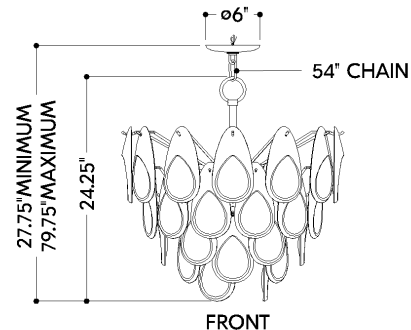

*Due to the one-of-a-kind nature of the medium, exact colors and patterns may vary slightly from the image shown.

FINISHES

AGED BRASS

DIMENSIONS

Height: 66"
Width/Diameter: 66"
Length: 66"
Minimum Height: 66"
Maximum Height: 66"
Canopy/Backplate: 6"
Hanging Type: 108" Premium Composite Cord
Product Weight: 66lb
Extension: 66"
Top to Center: 66"
Canopy/Backplate Shape: Round
Sloped Ceiling Compatible: No
Living Finish: Yes
Uplight Only: Yes

Shade

Shade 1: Blonchino
Shade 1 Top Length: 8.25"
Shade 1 Top Width: 4.5"
Shade 1 Height: 1.25"

ELECTRICAL

Bulb 1

Bulb Included: No
Socket: E12 Candelabra Base
Bulb Type: G16.5
Max Wattage: 8
Bulb Quantity: 7
Wire Length: 500mm
Cord Type: ! New Cord Type
Dimmer Type: Incandescent
Switch Type: ON/OFF STOMP SWITCH
Gem Box Required (2"x3"): Yes
Dark Sky: Yes
CRI: 66
Color Temp.: 66k
Lumens: 66
Title 24: Yes
Field Serviceable: No

Battery

Battery Powered: Yes
Battery Included: Yes
Battery Life: ! New Battery Life !

HUDSON VALLEY
LIGHTING GROUP

| hvlgroup.com | 1.800.814.3993

DARCIA

8307-AGB

SHIPPING

Carton 1: 29" x 29" x 24"