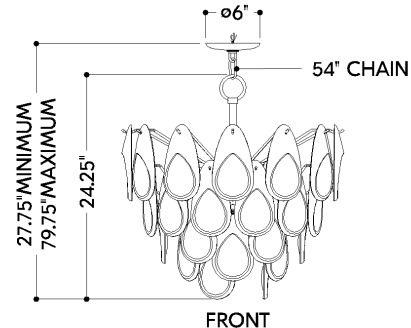

*Due to the one-of-a-kind nature of the medium, exact colors and patterns may vary slightly from the image shown.

FINISHES

AGED BRASS

DIMENSIONS

Height: 66"
Width/Diameter: 66"
Length: 66"
Minimum Height: 66"
Maximum Height: 66"
Canopy/Backplate: 6"
Hanging Type: 108" Premium Composite Cord
Product Weight: 66lb
Extension: 66"
Top to Center: 66"
Canopy/Backplate Shape: Round
Sloped Ceiling Compatible: No
Living Finish: Yes
Uplight Only: Yes

Shade

Shade 1: Blonchino
Shade 1 Top Length: 8.25"
Shade 1 Top Width: 4.5"
Shade 1 Height: 1.25"

ELECTRICAL

Bulb 1

Bulb Included: No
Socket: E12 Candelabra Base
Bulb Type: G16.5
Max Wattage: 8
Bulb Quantity: 7
Wire Length: 500mm
Cord Type: ! New Cord Type
Dimmer Type: Incandescent
Switch Type: ON/OFF STOMP SWITCH
Gem Box Required (2"x3"): Yes
Dark Sky: Yes
CRI: 66
Color Temp.: 66k
Lumens: 66
Title 24: Yes
Field Serviceable: No

Battery

Battery Powered: Yes
Battery Included: Yes
Battery Life: ! New Battery Life !

DARCIA

8307-AGB

SHIPPING

Carton 1: 29" x 29" x 24"

Carton 1 Weight: 47lb

Shipping Method: Ground