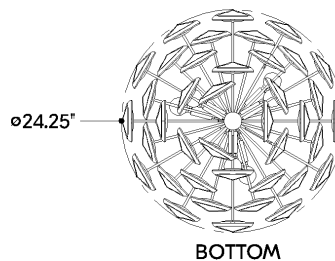

DARCIA

8307-AGB

Smooth Blonchino Piastra glass teardrops are suspended in tiers from the waterfall-like Darcia. Reminiscent of shells or falling rain, the hand-blown glass pieces sparkle as they soften and diffuse the light. Available as a sconce, or as a chandelier in three sizes, Darcia makes a poetic and organic statement.

*Due to the one-of-a-kind nature of the medium, exact colors and patterns may vary slightly from the image shown.

FINISHES

AGED BRASS

DIMENSIONS

Height: 66"
Width/Diameter: 66"
Length: 66"
Minimum Height: 66"
Maximum Height: 66"
Canopy/Backplate: 6"
Hanging Type: 108" Premium Composite Cord
Product Weight: 66lb
Extension: 66"
Top to Center: 66"
Canopy/Backplate Shape: Round
Sloped Ceiling Compatible: No
Living Finish: Yes
Uplight Only: Yes

Shade

Shade 1: Blonchino
Shade 1 Top Length: 8.25"
Shade 1 Top Width: 4.5"
Shade 1 Height: 1.25"

ELECTRICAL

Bulb 1

Bulb Included: No
Socket: E12 Candelabra Base
Bulb Type: G16.5
Max Wattage: 8
Bulb Quantity: 7
Wire Length: 500mm
Cord Type: ! New Cord Type
Dimmer Type: Incandescent
Switch Type: ON/OFF STOMP SWITCH
Gem Box Required (2"x3"): Yes
Dark Sky: Yes
CRI: 66
Color Temp.: 66k
Lumens: 66
Title 24: Yes
Field Serviceable: No

Battery

Battery Powered: Yes
Battery Included: Yes
Battery Life: ! New Battery Life !

HUDSON VALLEY
LIGHTING GROUP

| hvlgroup.com | 1.800.814.3993