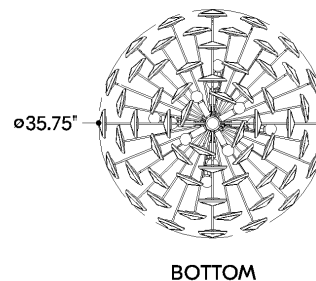

*Due to the one-of-a-kind nature of the medium, exact colors and patterns may vary slightly from the image shown.

FINISHES

AGED BRASS

DIMENSIONS

Height: 66"
Width/Diameter: 66"
Length: 66"
Minimum Height: 66"
Maximum Height: 66"
Canopy/Backplate: 7.75"
Hanging Type: 108" Premium Composite Cord
Product Weight: 66lb
Extension: 66"
Top to Center: 66"
Canopy/Backplate Shape: Round
Sloped Ceiling Compatible: No
Living Finish: Yes
Uplight Only: Yes

Shade

Shade 1: Blonchino
Shade 1 Top Length: 8.25"
Shade 1 Top Width: 4.5"
Shade 1 Height: 1.25"

ELECTRICAL

Bulb 1

Bulb Included: No
Socket: E12 Candelabra Base
Bulb Type: G16.5
Max Wattage: 8
Bulb Quantity: 15
Wire Length: 500mm
Cord Type: ! New Cord Type
Dimmer Type: Incandescent
Switch Type: ON/OFF STOMP SWITCH
Gem Box Required (2"x3"): Yes
Dark Sky: Yes
CRI: 66
Color Temp.: 66k
Lumens: 66
Title 24: Yes
Field Serviceable: No

Battery

Battery Powered: Yes
Battery Included: Yes
Battery Life: ! New Battery Life !

DARCIA

8315-AGB

SHIPPING

Carton 1: 40" x 40" x 26"

Carton 1 Weight: 76lb

Shipping Method: Truck Only