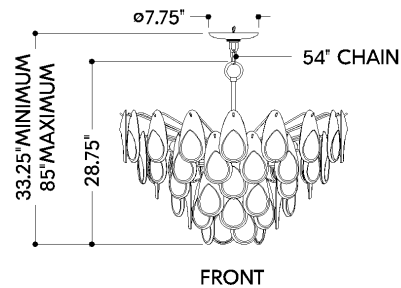

*Due to the one-of-a-kind nature of the medium, exact colors and patterns may vary slightly from the image shown.

FINISHES

AGED BRASS

DIMENSIONS

Height: 66"
Width/Diameter: 66"
Length: 66"
Minimum Height: 66"
Maximum Height: 66"
Canopy/Backplate: 7.75"
Hanging Type: 108" Premium Composite Cord
Product Weight: 66lb
Extension: 66"
Top to Center: 66"
Canopy/Backplate Shape: Round
Sloped Ceiling Compatible: No
Living Finish: Yes
Uplight Only: Yes

Shade

Shade 1: Blonchino
Shade 1 Top Length: 8.25"
Shade 1 Top Width: 4.5"
Shade 1 Height: 1.25"

ELECTRICAL

Bulb 1

Bulb Included: No
Socket: E12 Candelabra Base
Bulb Type: G16.5
Max Wattage: 8
Bulb Quantity: 15
Wire Length: 500mm
Cord Type: ! New Cord Type
Dimmer Type: Incandescent
Switch Type: ON/OFF STOMP SWITCH
Gem Box Required (2"x3"): Yes
Dark Sky: Yes
CRI: 66
Color Temp.: 66k
Lumens: 66
Title 24: Yes
Field Serviceable: No

Battery

Battery Powered: Yes
Battery Included: Yes
Battery Life: ! New Battery Life !

DARCIA

8315-AGB

SHIPPING

Carton 1: 40" x 40" x 26"

Carton 1 Weight: 76lb

Shipping Method: Truck Only