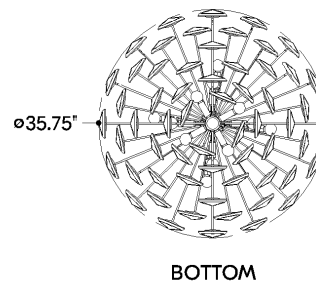

DARCIA

8315-AGB

Smooth Blonchino Piastra glass teardrops are suspended in tiers from the waterfall-like Darcia. Reminiscent of shells or falling rain, the hand-blown glass pieces sparkle as they soften and diffuse the light. Available as a sconce, or as a chandelier in three sizes, Darcia makes a poetic and organic statement.

*Due to the one-of-a-kind nature of the medium, exact colors and patterns may vary slightly from the image shown.

FINISHES

AGED BRASS

DIMENSIONS

Height: 66"
Width/Diameter: 66"
Length: 66"
Minimum Height: 66"
Maximum Height: 66"
Canopy/Backplate: 7.75"
Hanging Type: 108" Premium Composite Cord
Product Weight: 66lb
Extension: 66"
Top to Center: 66"
Canopy/Backplate Shape: Round
Sloped Ceiling Compatible: No
Living Finish: Yes
Uplight Only: Yes

Shade

Shade 1: Blonchino
Shade 1 Top Length: 8.25"
Shade 1 Top Width: 4.5"
Shade 1 Height: 1.25"

ELECTRICAL

Bulb 1

Bulb Included: No
Socket: E12 Candelabra Base
Bulb Type: G16.5
Max Wattage: 8
Bulb Quantity: 15
Wire Length: 500mm
Cord Type: ! New Cord Type
Dimmer Type: Incandescent
Switch Type: ON/OFF STOMP SWITCH
Gem Box Required (2"x3"): Yes
Dark Sky: Yes
CRI: 66
Color Temp.: 66k
Lumens: 66
Title 24: Yes
Field Serviceable: No

Battery

Battery Powered: Yes
Battery Included: Yes
Battery Life: ! New Battery Life !

HUDSON VALLEY
LIGHTING GROUP

| hvlgroup.com | 1.800.814.3993