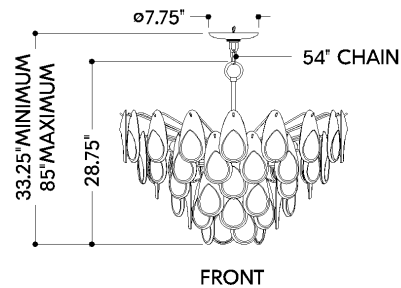

*Due to the one-of-a-kind nature of the medium, exact colors and patterns may vary slightly from the image shown.

FINISHES

AGED BRASS

DIMENSIONS

Height: 66"
Width/Diameter: 66"
Length: 66"
Minimum Height: 66"
Maximum Height: 66"
Canopy/Backplate: 7.75"
Hanging Type: 108" Premium Composite Cord
Product Weight: 66lb
Extension: 66"
Top to Center: 66"
Canopy/Backplate Shape: Round
Sloped Ceiling Compatible: No
Living Finish: Yes
Uplight Only: Yes

Shade

Shade 1: Blonchino
Shade 1 Top Length: 8.25"
Shade 1 Top Width: 4.5"
Shade 1 Height: 1.25"

ELECTRICAL

Bulb 1

Bulb Included: No
Socket: E12 Candelabra Base
Bulb Type: G16.5
Max Wattage: 8
Bulb Quantity: 15
Wire Length: 500mm
Cord Type: ! New Cord Type
Dimmer Type: Incandescent
Switch Type: ON/OFF STOMP SWITCH
Gem Box Required (2"x3"): Yes
Dark Sky: Yes
CRI: 66
Color Temp.: 66k
Lumens: 66
Title 24: Yes
Field Serviceable: No

Battery

Battery Powered: Yes
Battery Included: Yes
Battery Life: ! New Battery Life !

HUDSON VALLEY
LIGHTING GROUP

| hvlgroup.com | 1.800.814.3993

DARCIA

8315-AGB

SHIPPING

Carton 1: 40" x 40" x 26"