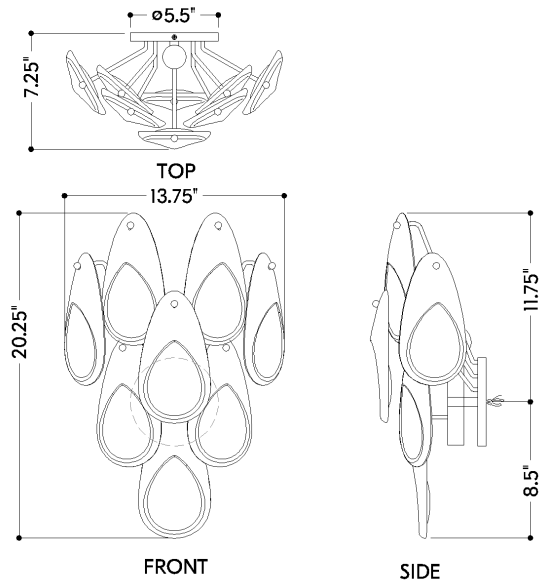

*Due to the one-of-a-kind nature of the medium, exact colors and patterns may vary slightly from the image shown.

FINISHES

AGED BRASS

DIMENSIONS

Height: 66"
Width/Diameter: 66"
Length: 66"
Minimum Height: 66"
Maximum Height: 66"
Canopy/Backplate: 5.5"
Hanging Type: 108" Premium Composite Cord
Product Weight: 66lb
Extension: 66"
Top to Center: 66"
Canopy/Backplate Shape: Round
Sloped Ceiling Compatible: No
Living Finish: Yes
Uplight Only: Yes

Shade

Shade 1: Blonchino
Shade 1 Top Length: 8.25"
Shade 1 Top Width: 4.5"
Shade 1 Height: 1.25"

ELECTRICAL

Bulb 1

Bulb Included: No
Socket: E12 Candelabra Base
Bulb Type: G16.5
Max Wattage: 8
Bulb Quantity: 2
Wire Length: 500mm
Cord Type: ! New Cord Type
Dimmer Type: Incandescent
Switch Type: ON/OFF STOMP SWITCH
Gem Box Required (2"x3"): Yes
Dark Sky: Yes
CRI: 66
Color Temp.: 66k
Lumens: 66
Title 24: Yes
Field Serviceable: No

Battery

Battery Powered: Yes
Battery Included: Yes
Battery Life: ! New Battery Life !

DARCIA

8319-AGB

SHIPPING

Carton 1: 17" x 17" x 17"

Carton 1 Weight: 12lb

Shipping Method: Ground