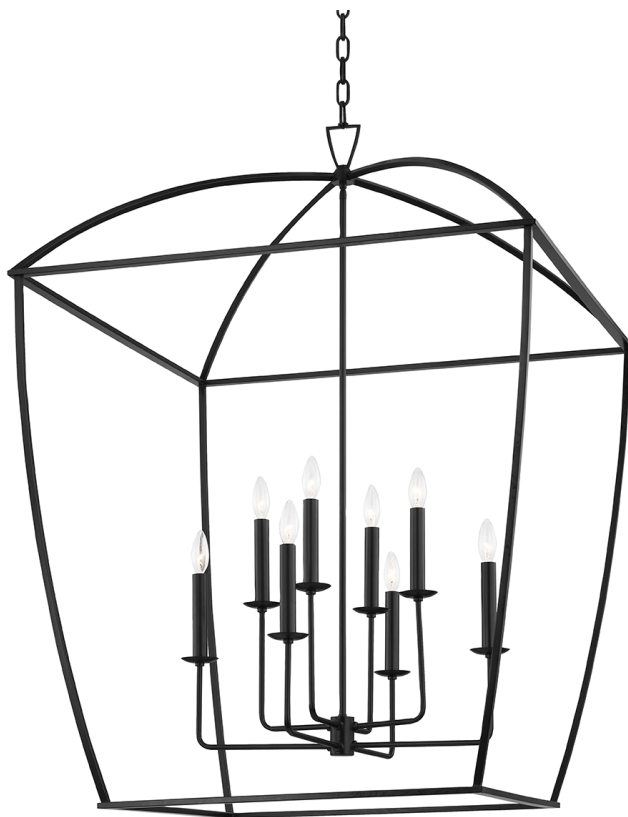

BRYANT

8334-AI

An antique four-sided lantern is reimagined with a slender framework and soft curves. The openness of Bryant allows light to flow freely, radiating in every direction across a hallway, entryway, or stairwell. From a small lantern to a large linear, every format evokes a sense of old-world charm. Whether with Aged Iron, Gold Leaf, or White Plaster finishes, the allover materiality lets the design-forward concept shine.

FINISHES

AGED IRON

Coastal Suitable Finish (EPM): No

DIMENSIONS

Height: 44.25"

Width/Diameter: 34"

Minimum Height: 49"

Maximum Height: 101"

Canopy/Backplate: 7"

Product Weight: 32.6lb

Canopy/Backplate Shape: Round

Sloped Ceiling Compatible: No

Living Finish: No

Uplight Only: No

Shade

ELECTRICAL

Bulb 1

Bulb Included: No

Socket: E12 Candelabra Base

Bulb Type: B11

Max Wattage: 60

Bulb Quantity: 8

Bulb Included: No

Gem Box Required (2"x3"): No

Dark Sky: No

SHIPPING

Carton 1: 46" x 37" x 37"

Carton 1 Weight: 33lb

Shipping Method: Truck Only

Country of Origin: CN