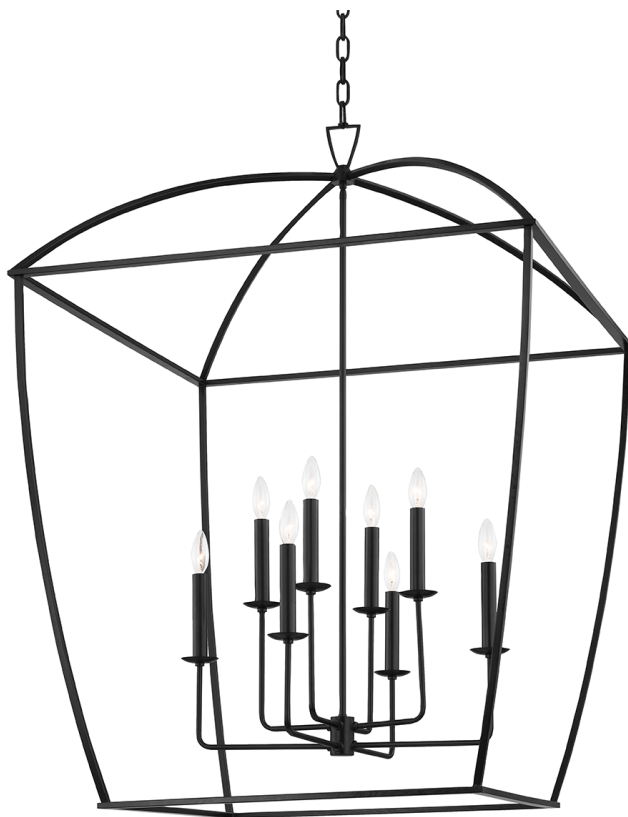

BRYANT

8334-AI

An antique four-sided lantern is reimagined with a slender framework and soft curves. The openness of Bryant allows light to flow freely, radiating in every direction across a hallway, entryway, or stairwell. From a small lantern to a large linear, every format evokes a sense of old-world charm. Whether with Aged Iron, Gold Leaf, or White Plaster finishes, the allover materiality lets the design-forward concept shine.

FINISHES

AGED IRON (AI)

GOLD LEAF (GL)

WHITE PLASTER (WP)

Coastal Suitable Finish (EPM): No

DIMENSIONS

Height: 44.25"

Width/Diameter: 34"

Minimum Height: 49"

Maximum Height: 101"

Canopy/Backplate: 7"

Product Weight: 32.6lb

Canopy/Backplate Shape: Round

Sloped Ceiling Compatible: No

Living Finish: No

Uplight Only: No

Shade

ELECTRICAL

Bulb 1

Bulb Included: No

Socket: E12 Candelabra Base

Bulb Type: B11

Max Wattage: 60

Bulb Quantity: 8

Bulb Included: No

Gem Box Required (2"x3"): No

Dark Sky: No

SHIPPING

Carton 1: 46" x 37" x 37"

Carton 1 Weight: 33lb

Shipping Method: Truck Only

Country of Origin: CN