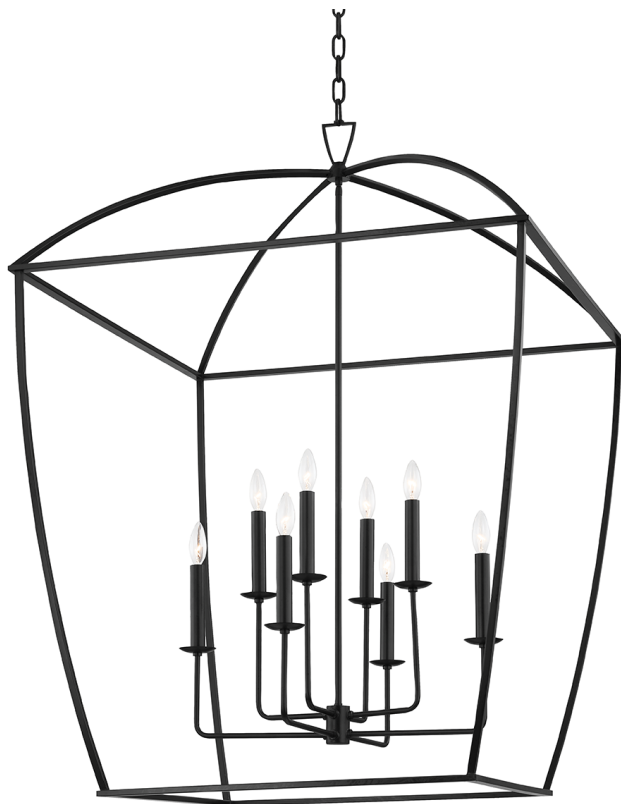

# BRYANT

8334-AI

An antique four-sided lantern is reimagined with a slender framework and soft curves. The openness of Bryant allows light to flow freely, radiating in every direction across a hallway, entryway, or stairwell. From a small lantern to a large linear, every format evokes a sense of old-world charm. Whether with Aged Iron, Gold Leaf, or White Plaster finishes, the allover materiality lets the design-forward concept shine.

## FINISHES

AGED IRON

## DIMENSIONS / SPECS

Height: 44.25"

Width/Diameter: 34"

Minimum Height: 49"

Maximum Height: 101"

Canopy/Backplate: 7"

Product Weight: 32.6lb

Canopy/Backplate Shape: Round

### Bulb 1

Bulb Included: No

Socket: E12 Candelabra Base

Bulb Type: B11

Max Wattage: 60

Bulb Quantity: 8

Gem Box Required (2"x3"): No

Dark Sky: No