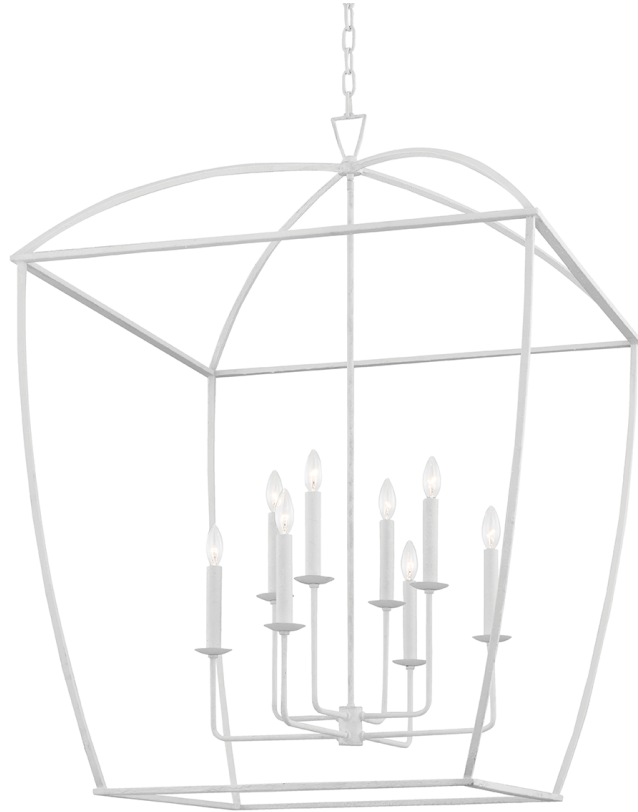

BRYANT

8334-WP

An antique four-sided lantern is reimagined with a slender framework and soft curves. The openness of Bryant allows light to flow freely, radiating in every direction across a hallway, entryway, or stairwell. From a small lantern to a large linear, every format evokes a sense of old-world charm. Whether with Aged Iron, Gold Leaf, or White Plaster finishes, the all-over materiality lets the design-forward concept shine.

FINISHES

WHITE PLASTER

Coastal Suitable Finish (EPM): No

DIMENSIONS

Height: 44.25"

Width/Diameter: 34"

Minimum Height: 49"

Maximum Height: 101"

Canopy/Backplate: 7"

Product Weight: 32.6lb

Canopy/Backplate Shape: Round

Sloped Ceiling Compatible: No

Living Finish: No

Uplight Only: No

Shade

ELECTRICAL

Bulb 1

Bulb Included: No

Socket: E12 Candelabra Base

Bulb Type: B11

Max Wattage: 60

Bulb Quantity: 8

Bulb Included: No

Gem Box Required (2"x3"): No

Dark Sky: No

SHIPPING

Carton 1: 46" x 37" x 38"

Carton 1 Weight: 33lb

Shipping Method: Truck Only

Country of Origin: CN