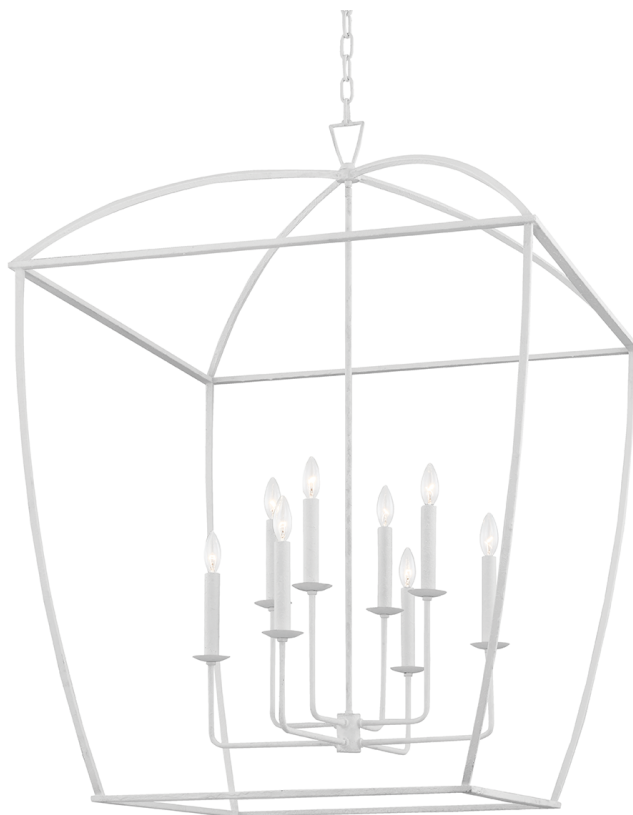

BRYANT

8334-WP

An antique four-sided lantern is reimagined with a slender framework and soft curves. The openness of Bryant allows light to flow freely, radiating in every direction across a hallway, entryway, or stairwell. From a small lantern to a large linear, every format evokes a sense of old-world charm. Whether with Aged Iron, Gold Leaf, or White Plaster finishes, the all-over materiality lets the design-forward concept shine.

FINISHES

AGED IRON (AI)

GOLD LEAF (GL)

WHITE PLASTER (WP)

Coastal Suitable Finish (EPM): No

DIMENSIONS

Height: 44.25"

Width/Diameter: 34"

Minimum Height: 49"

Maximum Height: 101"

Canopy/Backplate: 7"

Product Weight: 32.6lb

Canopy/Backplate Shape: Round

Sloped Ceiling Compatible: No

Living Finish: No

Uplight Only: No

Shade

ELECTRICAL

Bulb 1

Bulb Included: No

Socket: E12 Candelabra Base

Bulb Type: B11

Max Wattage: 60

Bulb Quantity: 8

Bulb Included: No

Gem Box Required (2"x3"): No

Dark Sky: No

SHIPPING

Carton 1: 46" x 37" x 38"

Carton 1 Weight: 33lb

Shipping Method: Truck Only

Country of Origin: CN