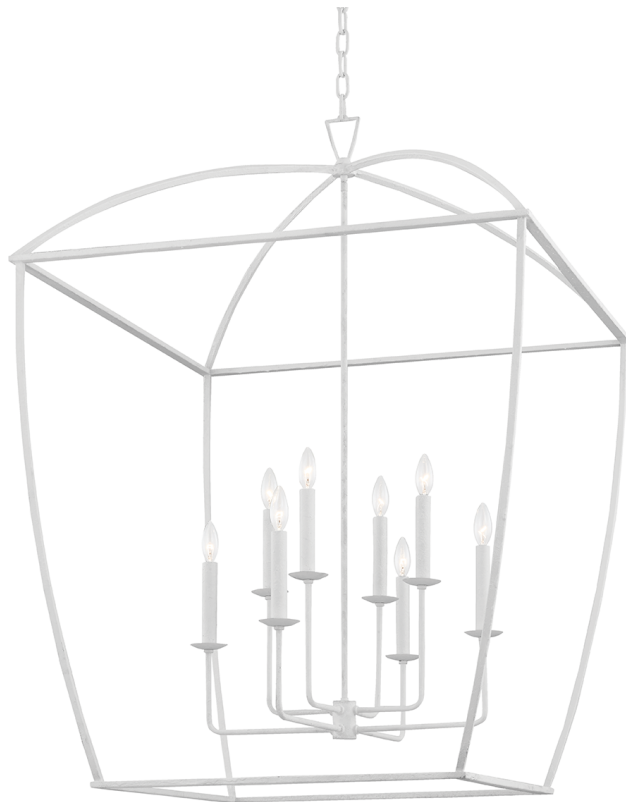

BRYANT

8334-WP

An antique four-sided lantern is reimagined with a slender framework and soft curves. The openness of Bryant allows light to flow freely, radiating in every direction across a hallway, entryway, or stairwell. From a small lantern to a large linear, every format evokes a sense of old-world charm. Whether with Aged Iron, Gold Leaf, or White Plaster finishes, the all-over materiality lets the design-forward concept shine.

FINISHES

WHITE PLASTER

DIMENSIONS / SPECS

Height: 44.25"

Width/Diameter: 34"

Minimum Height: 49"

Maximum Height: 101"

Canopy/Backplate: 7"

Product Weight: 32.6lb

Canopy/Backplate Shape: Round

Sloped Ceiling Compatible: No

Living Finish: No

Uplight Only: No

ELECTRICAL

Bulb 1

Bulb Included: No

Socket: E12 Candelabra Base

Bulb Type: B11

Max Wattage: 60

Bulb Quantity: 8

Gem Box Required (2"x3"): No

Dark Sky: No

SHIPPING

Carton 1: 46" x 37" x 38"