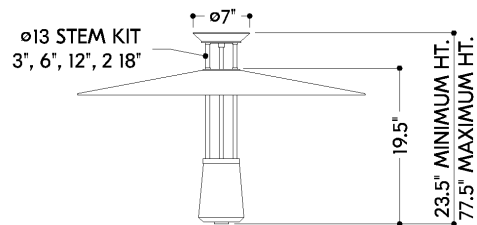

BARNEGAT

8336-AGB/SWH

Inspired by the graceful wingspan of a crane, Barnegat has a serene silhouette with mid-century design appeal. The wide, slender shade is balanced by the visual weight of the dark St. Laurent marble at the bottom of the fixture. To complement the other distinctive materials, the metalwork is finished in Aged Brass. Make a poetic statement in living or dining spaces with this timeless pendant light.

*Due to the one-of-a-kind nature of the medium, exact colors and patterns may vary slightly from the image shown.

FINISHES

AGED BRASS w/ SOFT WHITE

DIMENSIONS

Height: 66"
Width/Diameter: 66"
Length: 66"
Minimum Height: 66"
Maximum Height: 66"
Canopy/Backplate: 7"
Hanging Type: 108" Premium Composite Cord
Product Weight: 66lb
Extension: 66"
Top to Center: 66"
Canopy/Backplate Shape: Round
Sloped Ceiling Compatible: No
Living Finish: Yes
Uplight Only: Yes

Shade

Shade 1: Steel
Shade 1 Finish: Soft White
Shade 1 Top Width: 4.75"
Shade 1 Bottom L/W: 0" / 36"
Shade 1 Height: 3"
Shade 2: Natural Stone
Shade 2 Top Width: 4.5"
Shade 2 Height: 7.25"

ELECTRICAL

Bulb 1

Bulb Included: No
Socket: E26 Medium Base
Bulb Type: R20 LED
Max Wattage: 15
Bulb Quantity: 1
Wire Length: 500mm
Cord Type: ! New Cord Type
Dimmer Type: Incandescent
Switch Type: ON/OFF STOMP SWITCH
Gem Box Required (2"x3"): Yes
Dark Sky: Yes
CRI: 66
Color Temp.: 66k
Lumens: 66
Title 24: Yes
Field Serviceable: No

FRONT