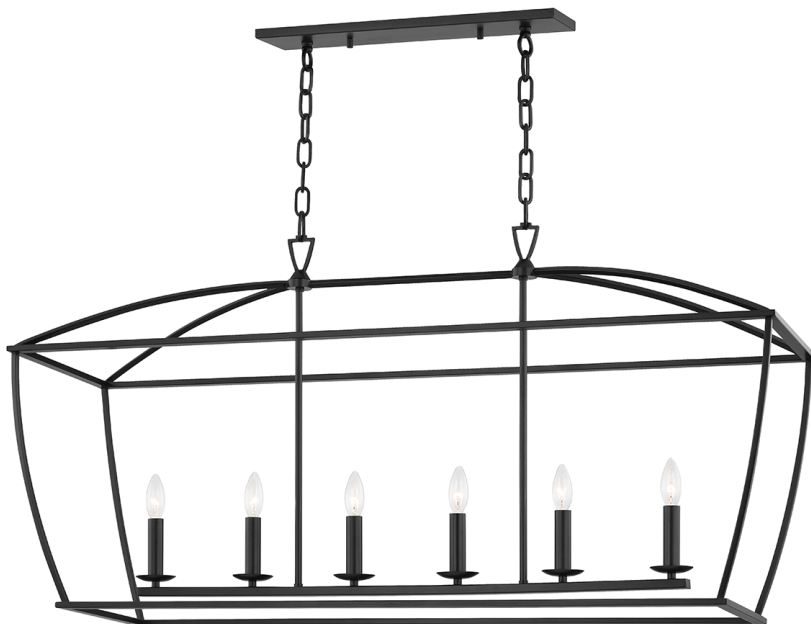

BRYANT

8348-AI

An antique four-sided lantern is reimagined with a slender framework and soft curves. The openness of Bryant allows light to flow freely, radiating in every direction across a hallway, entryway, or stairwell. From a small lantern to a large linear, every format evokes a sense of old-world charm. Whether with Aged Iron, Gold Leaf, or White Plaster finishes, the all-over materiality lets the design-forward concept shine.

FINISHES

AGED IRON (AI)
GOLD LEAF (GL)
WHITE PLASTER (WP)

DIMENSIONS

Height: 24"
Width/Diameter: 13.75"
Length: 48.25"
Minimum Height: 27.75"
Maximum Height: 79.75"
Canopy/Backplate: 4.75"
Hanging Type:
Product Weight: 25.54lb

GLASS

Attachment:
Glass 1:
Glass 2:

LAMPING

Bulb 1

Bulb Included: No
Socket: E12 Candelabra Base
Bulb: B11 • 6 • 60 Watt Max
Voltage: 120 VAC
UL Rating: UL Damp

SHIPPING

Carton 1: 52" x 17" x 25"
Carton 1 Weight: 18lb
Shipping Method: Truck Only