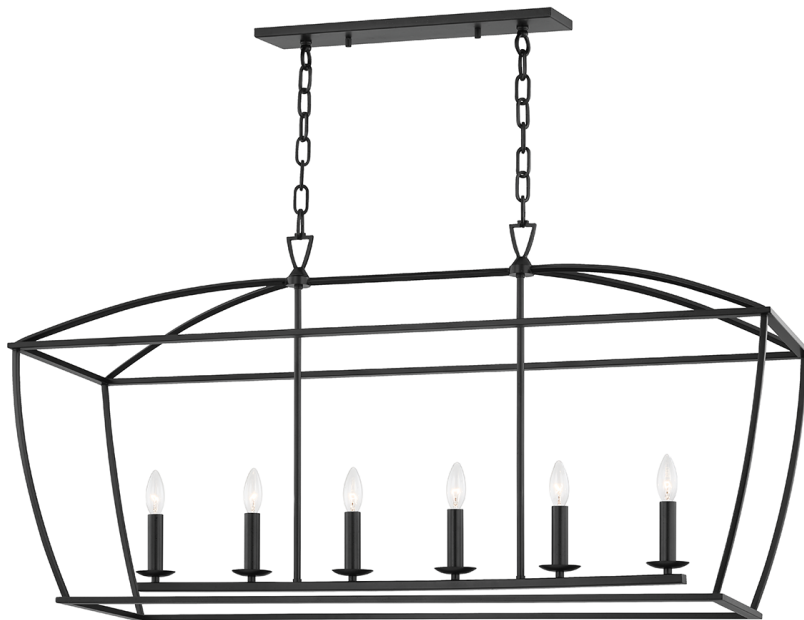

BRYANT

8348-AI

An antique four-sided lantern is reimagined with a slender framework and soft curves. The openness of Bryant allows light to flow freely, radiating in every direction across a hallway, entryway, or stairwell. From a small lantern to a large linear, every format evokes a sense of old-world charm. Whether with Aged Iron, Gold Leaf, or White Plaster finishes, the allover materiality lets the design-forward concept shine.

FINISHES

AGED IRON

Coastal Suitable Finish (EPM): No

DIMENSIONS

Height: 24"

Width/Diameter: 13.75"

Length: 48.25"

Minimum Height: 27.75"

Maximum Height: 79.75"

Canopy/Backplate: 4.75"

Product Weight: 25.54lb

Canopy/Backplate Shape: Rectangle

Sloped Ceiling Compatible: No

Living Finish: No

Uplight Only: No

Shade

ELECTRICAL

Bulb 1

Bulb Included: No

Socket: E12 Candelabra Base

Bulb Type: B11

Max Wattage: 60

Bulb Quantity: 6

Bulb Included: No

Gem Box Required (2"x3"): No

Dark Sky: No

SHIPPING

Carton 1: 52" x 17" x 25"

Carton 1 Weight: 18lb

Shipping Method: Truck Only

Country of Origin: CN