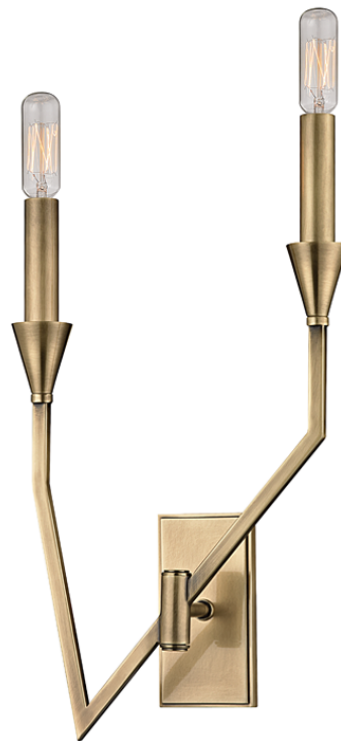

ARCHIE

8502R-AGB

FINISHES

AGED BRASS

DIMENSIONS / SPECS

Height: 18"

Width/Diameter: 8.75"

Product Weight: 2lb

Extension: 3.75"

Top to Center: 15"

Canopy/Backplate Shape: Rectangle

Sloped Ceiling Compatible: No

Living Finish: No

Uplight Only: Yes

ELECTRICAL

Bulb 1

Bulb Included: No

Socket: E12 Candelabra Base

Bulb Type: T8-3

Max Wattage: 40

Bulb Quantity: 2

Switch Type: N/A

Gem Box Required (2"x3"): Yes

Dark Sky: No