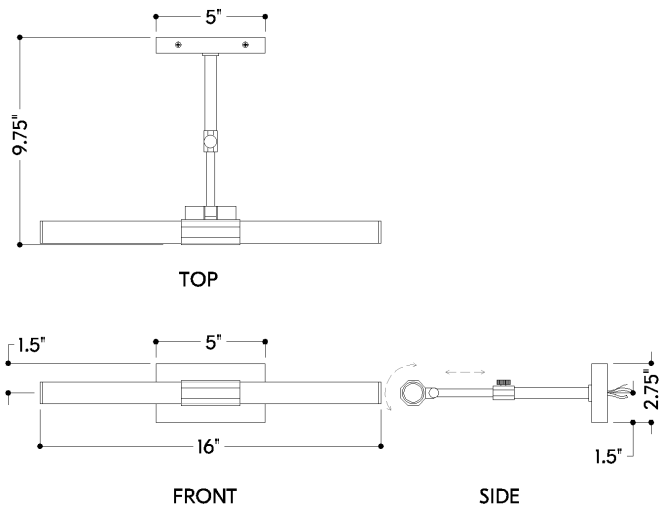

SHIPPING

Carton 1: 20" x 12" x 7"

Carton 1 Weight: 4lb

Shipping Method: Ground

Country of Origin: CN