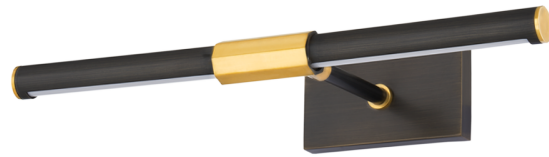

MELBOURNE

8515-AGB/DB

A contemporary take on a picture light, Melbourne is subtle and discreet. The design features a long LED bar supported by a sleek metal frame, ensuring optimal illumination with minimal visual distractions. Available in three sizes and two finishes; Aged Brass and Old Bronze.

FINISHES

AGED BRASS w/ DISTRESSED BRONZE

DIMENSIONS

Height: 2.75"

Width/Diameter: 16"

Canopy/Backplate: 5.25"

Product Weight: 2.36lb

Extension: 7.25"

Top to Center: 1.5"

Canopy/Backplate Shape: Rectangle

Sloped Ceiling Compatible: No

Living Finish: Yes

Uplight Only: No

Shade

Shade 1: Acrylic

Shade 1 Finish: White

Shade 1 Top Length: 15.75"

Shade 1 Top Width: 0.75"

ELECTRICAL

Bulb 1

Bulb Included: N/A

Socket: Integrated LED

Max Wattage: 8

Bulb Quantity: 1