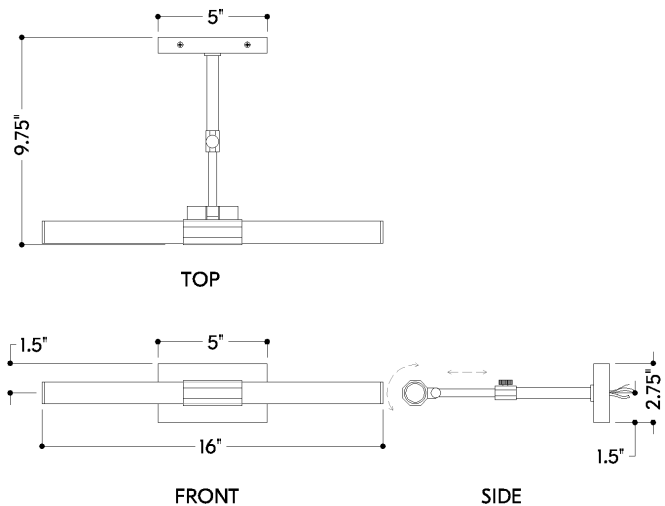

SHIPPING

Carton 1: 20" x 12" x 7"

Carton 1 Weight: 4lb

Shipping Method: Ground

Country of Origin: CN