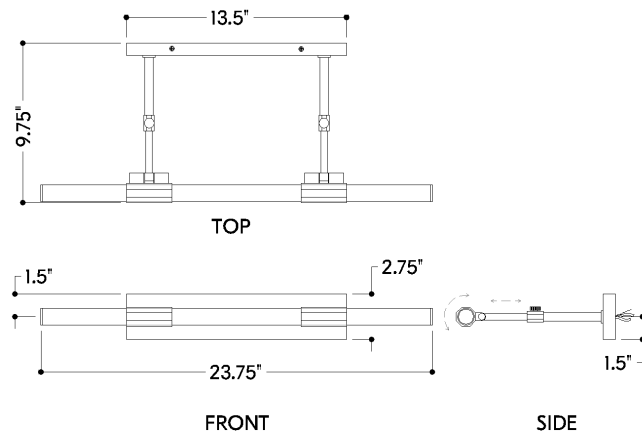

SHIPPING

Carton 1: 28" x 12" x 7"

Carton 1 Weight: 6lb

Shipping Method: Ground

Country of Origin: CN