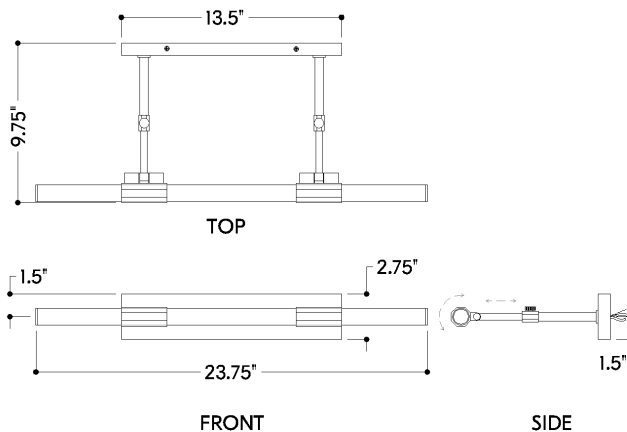

SHIPPING

Carton 1: 28" x 12" x 7"

Carton 1 Weight: 6lb

Shipping Method: Ground

Country of Origin: CN