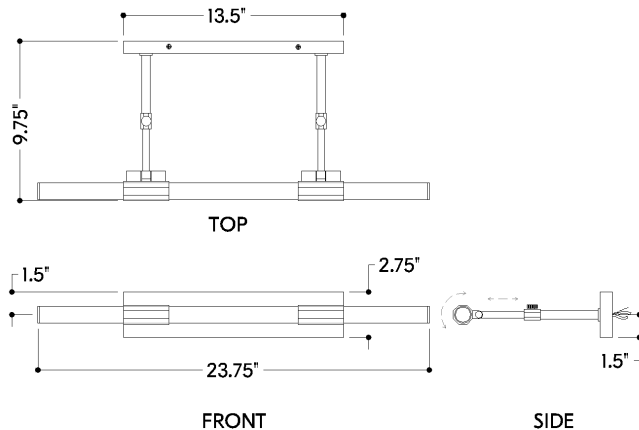

FINISHES

AGED BRASS w/ DISTRESSED BRONZE

Coastal Suitable Finish (EPM): No

DIMENSIONS

Height: 2.75"

Width/Diameter: 23.75"

Canopy/Backplate: 13.5"

Product Weight: 3.86lb

Extension: 7.25"

Top to Center: 1.5"

Canopy/Backplate Shape: Rectangle

Sloped Ceiling Compatible: No

Living Finish: Yes

Uplight Only: No

Shade

Shade 1: Acrylic

Shade 1 Finish: White

Shade 1 Top Length: 23.5"

Shade 1 Top Width: 0.75"

ELECTRICAL

Bulb 1

Bulb Included: N/A

Socket: Integrated LED

Max Wattage: 8

Field Serviceable: Yes

SHIPPING

Carton 1: 28" x 12" x 7"

Carton 1 Weight: 6lb

Shipping Method: Ground

Country of Origin: CN