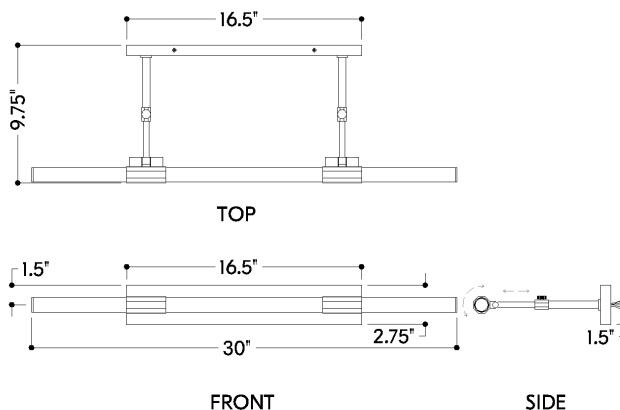

SHIPPING

Carton 1: 34" x 12" x 7"

Carton 1 Weight: 7lb

Shipping Method: Ground

Country of Origin: CN