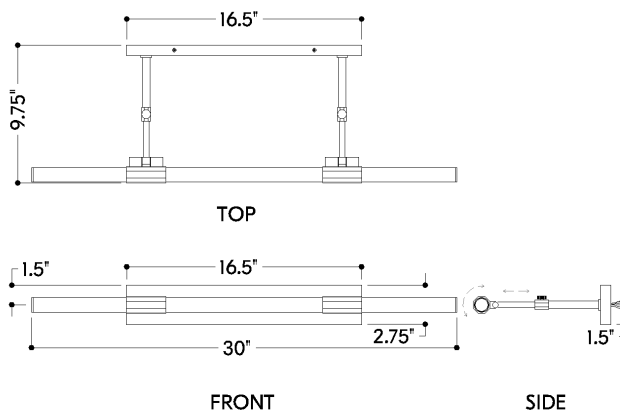

SHIPPING

Carton 1: 34" x 12" x 7"

Carton 1 Weight: 7lb

Shipping Method: Ground

Country of Origin: CN