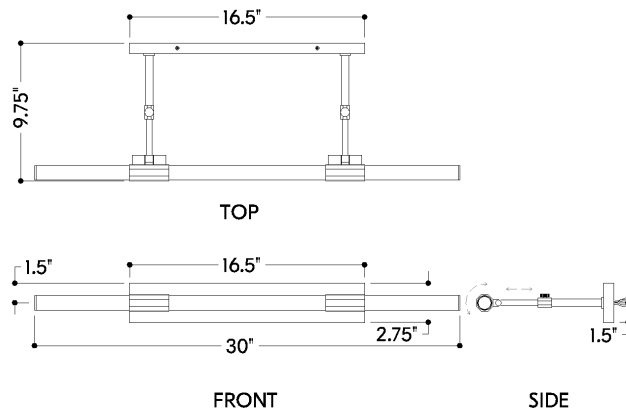

SHIPPING

Carton 1: 34" x 12" x 7"

Carton 1 Weight: 7lb

Shipping Method: Ground

Country of Origin: CN