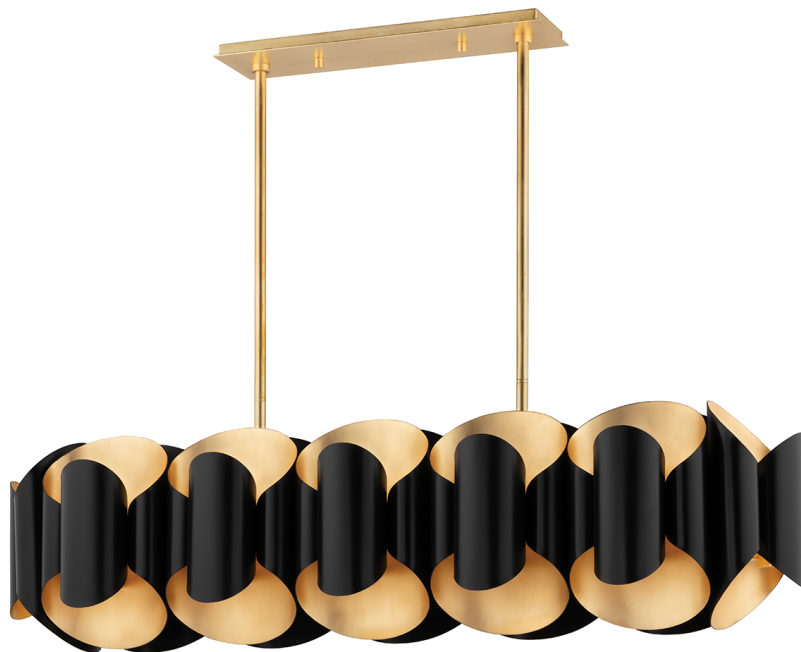

BANKS

8546-GL/BK

FINISHES

GOLD LEAF w/ Dusk Black

DIMENSIONS / SPECS

Height: 15"
Width/Diameter: 46"
Length: 12.94"
Minimum Height: 18"
Maximum Height: 72"
Canopy/Backplate: 4.5"
Hanging Type: 1-3" / 1-6" / 1-12" / 2-18" Stems
Product Weight: 79.2lb
Canopy/Backplate Shape: Rectangle
Sloped Ceiling Compatible: No
Living Finish: No
Uplight Only: No

Shade 1 Height: 6.25"

ELECTRICAL

Bulb 1
Bulb Included: No
Socket: E26 Medium Base
Bulb Type: A15
Max Wattage: 40
Bulb Quantity: 12
Gem Box Required (2"x3"): No
Dark Sky: No

SHIPPING

Carton 1: 50" x 17" x 17"
Carton 1 Weight: 80lb
Shipping Method: Ground
Country of Origin: PH