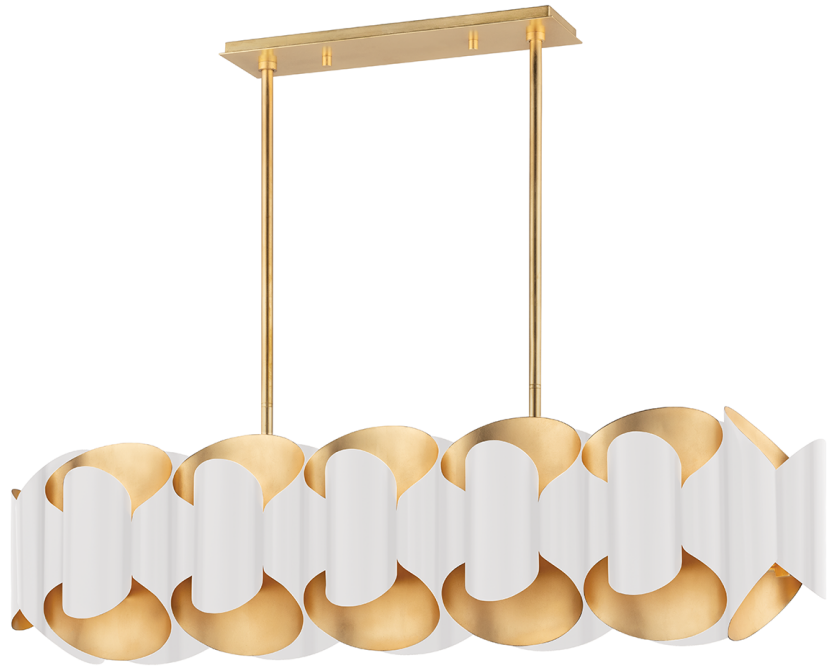

BANKS

8546-GL/WH

FINISHES

Gold Leaf/black (GL/BK)
Gold Leaf/white (GL/WH)

DIMENSIONS

Height: 15"
Width/Diameter: 46"
Length: 12.94"
Minimum Height: 18"
Maximum Height: 72"
Canopy/Backplate: 4.5"
Hanging Type: 1-3" / 1-6" / 1-12" / 2-18" Stems
Product Weight: 79.2lb

GLASS

Attachment:
Glass 1:
Glass 2:

LAMPING

Bulb 1
Bulb Included: No
Socket: E26 Medium Base
Bulb: A19 • 12 • 40 Watt Max
Voltage: 120 VAC
UL Rating: UL Damp

SHIPPING

Carton 1: 51" x 18" x 18"
Carton 1 Weight: 101lb
Shipping Method: Ground