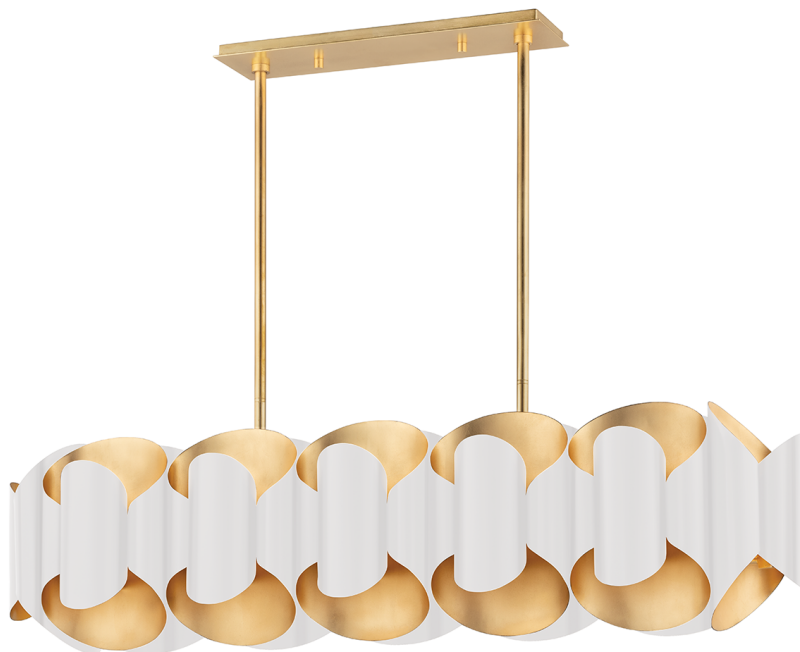

BANKS

8546-GL/WH

FINISHES

GOLD LEAF w/ WHITE

DIMENSIONS / SPECS

Height: 15"
Width/Diameter: 46"
Length: 12.94"
Minimum Height: 18"
Maximum Height: 72"
Canopy/Backplate: 4.5"
Hanging Type: 1-3" / 1-6" / 1-12" / 2-18" Stems
Product Weight: 79.2lb
Canopy/Backplate Shape: Rectangle
Sloped Ceiling Compatible: No
Living Finish: No
Uplight Only: No

Shade 1 Height: 6.25"

ELECTRICAL

Bulb 1
Bulb Included: No
Socket: E26 Medium Base
Bulb Type: A19
Max Wattage: 40
Bulb Quantity: 12
Gem Box Required (2"x3"): No
Dark Sky: No

SHIPPING

Carton 1: 50" x 17" x 17"
Carton 1 Weight: 80lb
Shipping Method: Ground
Country of Origin: PH