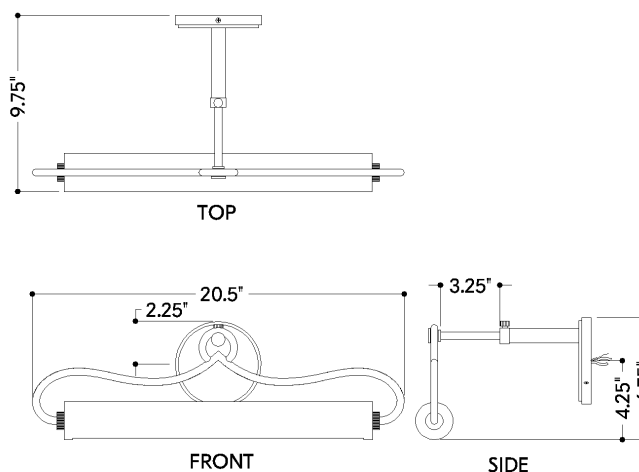

BERUN

8622-AGB

A picture light with refined style, Berun features a slender tube accented by decorative embellishments. Gracefully curved arms support the light while an ornate loop-like finial adds a finishing touch. A sophisticated means of illuminating wall decor, Berun is available in two sizes and two finishes; Aged Brass and Old Bronze.

FINISHES

AGED BRASS

DIMENSIONS / SPECS

Height: 6.5"
Width/Diameter: 20.5"
Canopy/Backplate: 4.75"
Product Weight: 4.16lb
Extension: 6.5"
Top to Center: 2.25"
Canopy/Backplate Shape: Round
Sloped Ceiling Compatible: No
Living Finish: No
Uplight Only: No
Min Extension: 6.5"
Max Extension: 9.75"

ELECTRICAL

Bulb 1

Bulb Included: No
Socket: E26 Medium Base
Bulb Type: T10-5.5
Max Wattage: 8
Bulb Quantity: 2
Gem Box Required (2"x3"): No
Dark Sky: No

SHIPPING

Carton 1: 25" x 11" x 10"
Carton 1 Weight: 6lb
Shipping Method: Ground
Country of Origin: CN