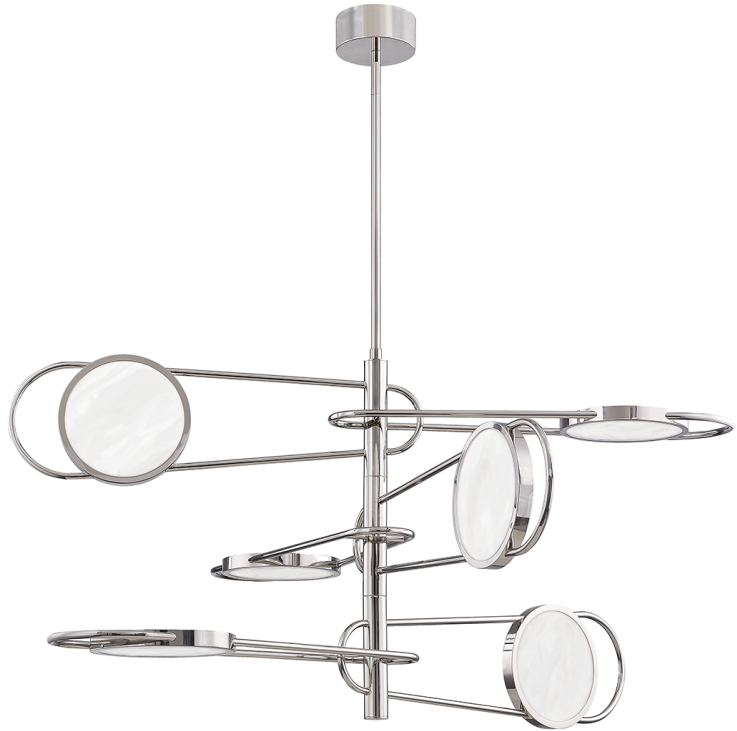

## FINISHES

BURNISHED NICKEL

## DIMENSIONS

Height: 24"  
Width/Diameter: 49"  
Minimum Height: 30"  
Maximum Height: 84"  
Canopy/Backplate: 5.5"  
Hanging Type: 1-3" / 1-6" / 1-12" / 2-18" Stems  
Product Weight: 49.17lb  
Top to Center: 2.75"  
Sloped Ceiling Compatible: No  
Living Finish: No  
Uplight Only: No

## Shade

Shade 1: Alabaster  
Shade 1 Top Width: 7"  
Shade 1 Bottom L/W: 0" / 7"

### Bulb 1

Bulb Included: N/A  
Socket: Integrated LED  
Max Wattage: 78  
Bulb Quantity: 6  
Dimmer Type: ELV, TRIAC, 0-10 VOLT  
Gem Box Required (2"x3"): No  
Dark Sky: No  
CRI: 90  
Color Temp.: 2700k  
Lumens: 3425  
Title 24: No  
Field Serviceable: Yes