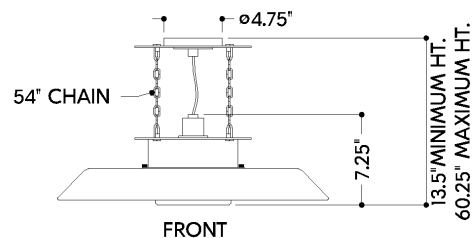

WOODROW

8822-DB

Taking cues from the innovative lamping techniques of bespoke maker brands, Woodrow features a classic RLM-style pendant silhouette. Beneath the large reflector, the opal shiny shade filters light both downwards and outwards. Three clean chains suspend this fixture, which is available in two sizes.

FINISHES

DISTRESSED BRONZE

DIMENSIONS / SPECS

Height: 66"
Width/Diameter: 66"
Length: 66"
Minimum Height: 66"
Maximum Height: 66"
Canopy/Backplate: 4.75"
Hanging Type: 108" Premium Composite Cord
Product Weight: 66lb
Extension: 66"
Top to Center: 66"
Canopy/Backplate Shape: Round
Sloped Ceiling Compatible: No
Living Finish: Yes
Uplight Only: Yes
Min Extension: 66"
Max Extension: 66"

Shade 1: Glass
Shade 1 Finish: Opal Glossy
Shade 1 Top Width: 7"
Shade 1 Height: 4.25"

ELECTRICAL

Bulb 1

Bulb Included: No
Socket: E26 Medium Base
Bulb Type: A19
Max Wattage: 15
Bulb Quantity: 1
Wire Length: 500mm
Cord Type: ! New Cord Type
Dimmer Type: Incandescent
Switch Type: ON/OFF STOMP SWITCH
Gem Box Required (2"x3"): Yes
Dark Sky: Yes
CRI: 66
Color Temp.: 66k
Lumens: 66
Title 24: Yes
Field Serviceable: No

Battery

Battery Powered: Yes
Battery Included: Yes
Battery Life: ! New Battery Life !