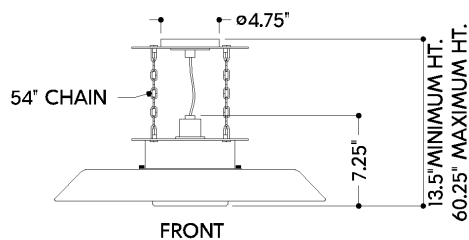

WOODROW

8822-DB

Taking cues from the innovative lamping techniques of bespoke maker brands, Woodrow features a classic RLM-style pendant silhouette. Beneath the large reflector, the opal shiny shade filters light both downwards and outwards. Three clean chains suspend this fixture, which is available in two sizes.

FINISHES

DISTRESSED BRONZE

DIMENSIONS

Height: 66"
Width/Diameter: 66"
Length: 66"
Minimum Height: 66"
Maximum Height: 66"
Canopy/Backplate: 4.75"
Hanging Type: 108" Premium Composite Cord
Product Weight: 66lb
Extension: 66"
Top to Center: 66"
Canopy/Backplate Shape: Round
Sloped Ceiling Compatible: No
Living Finish: Yes
Uplight Only: Yes

Shade

Shade 1: Glass
Shade 1 Finish: Opal Glossy
Shade 1 Top Width: 7"
Shade 1 Height: 4.25"

ELECTRICAL

Bulb 1

Bulb Included: No
Socket: E26 Medium Base
Bulb Type: A19
Max Wattage: 15
Bulb Quantity: 1
Wire Length: 500mm
Cord Type: ! New Cord Type
Dimmer Type: Incandescent
Switch Type: ON/OFF STOMP SWITCH
Gem Box Required (2"x3"): Yes
Dark Sky: Yes
CRI: 66
Color Temp.: 66k
Lumens: 66
Title 24: Yes
Field Serviceable: No

Battery

Battery Powered: Yes
Battery Included: Yes
Battery Life: ! New Battery Life !