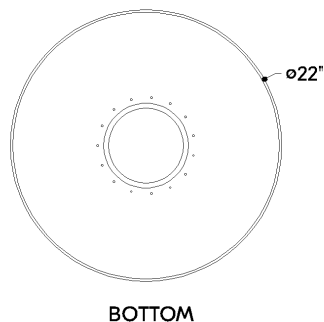

WOODROW

8822-DB

Taking cues from the innovative lamping techniques of bespoke maker brands, Woodrow features a classic RLM-style pendant silhouette. Beneath the large reflector, the opal shiny shade filters light both downwards and outwards. Three clean chains suspend this fixture, which is available in two sizes.

FINISHES

DISTRESSED BRONZE

DIMENSIONS

Height: 66"
Width/Diameter: 66"
Length: 66"
Minimum Height: 66"
Maximum Height: 66"
Canopy/Backplate: 4.75"
Hanging Type: 108" Premium Composite Cord
Product Weight: 66lb
Extension: 66"
Top to Center: 66"
Canopy/Backplate Shape: Round
Sloped Ceiling Compatible: No
Living Finish: Yes
Uplight Only: Yes

Shade

Shade 1: Glass
Shade 1 Finish: Opal Glossy
Shade 1 Top Width: 7"
Shade 1 Height: 4.25"

ELECTRICAL

Bulb 1

Bulb Included: No
Socket: E26 Medium Base
Bulb Type: A19
Max Wattage: 15
Bulb Quantity: 1
Wire Length: 500mm
Cord Type: ! New Cord Type
Dimmer Type: Incandescent
Switch Type: ON/OFF STOMP SWITCH
Gem Box Required (2"x3"): Yes
Dark Sky: Yes
CRI: 66
Color Temp.: 66k
Lumens: 66
Title 24: Yes
Field Serviceable: No

Battery

Battery Powered: Yes
Battery Included: Yes
Battery Life: ! New Battery Life !