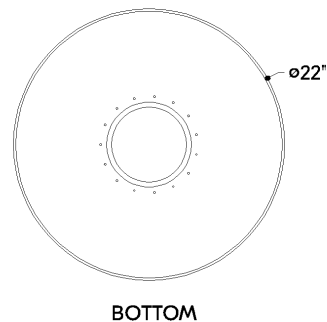

WOODROW

8822-DB

Taking cues from the innovative lamping techniques of bespoke maker brands, Woodrow features a classic RLM-style pendant silhouette. Beneath the large reflector, the opal shiny shade filters light both downwards and outwards. Three clean chains suspend this fixture, which is available in two sizes.

FINISHES

DISTRESSED BRONZE

DIMENSIONS / SPECS

Height: 66"
Width/Diameter: 66"
Length: 66"
Minimum Height: 66"
Maximum Height: 66"
Canopy/Backplate: 4.75"
Hanging Type: 108" Premium Composite Cord
Product Weight: 66lb
Extension: 66"
Top to Center: 66"
Canopy/Backplate Shape: Round
Sloped Ceiling Compatible: No
Living Finish: Yes
Uplight Only: Yes
Min Extension: 66"
Max Extension: 66"

Shade 1: Glass
Shade 1 Finish: Opal Glossy
Shade 1 Top Width: 7"
Shade 1 Height: 4.25"

ELECTRICAL

Bulb 1

Bulb Included: No
Socket: E26 Medium Base
Bulb Type: A19
Max Wattage: 15
Bulb Quantity: 1
Wire Length: 500mm
Cord Type: ! New Cord Type
Dimmer Type: Incandescent
Switch Type: ON/OFF STOMP SWITCH
Gem Box Required (2"x3"): Yes
Dark Sky: Yes
CRI: 66
Color Temp.: 66k
Lumens: 66
Title 24: Yes
Field Serviceable: No

Battery

Battery Powered: Yes
Battery Included: Yes
Battery Life: ! New Battery Life !