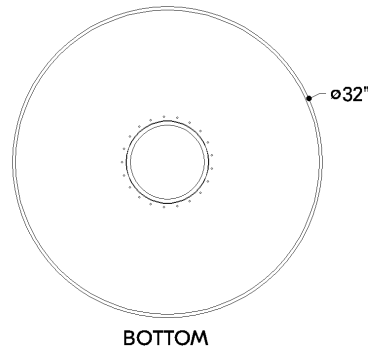

WOODROW

8832-DB

Taking cues from the innovative lamping techniques of bespoke maker brands, Woodrow features a classic RLM-style pendant silhouette. Beneath the large reflector, the opal shiny shade filters light both downwards and outwards. Three clean chains suspend this fixture, which is available in two sizes.

FINISHES

DISTRESSED BRONZE

DIMENSIONS / SPECS

Height: 66"
Width/Diameter: 66"
Length: 66"
Minimum Height: 66"
Maximum Height: 66"
Canopy/Backplate: 7.5"
Hanging Type: 108" Premium Composite Cord
Product Weight: 66lb
Extension: 66"
Top to Center: 66"
Canopy/Backplate Shape: Round
Sloped Ceiling Compatible: No
Living Finish: Yes
Uplight Only: Yes
Min Extension: 66"
Max Extension: 66"

Shade 1: Glass
Shade 1 Finish: Opal Glossy
Shade 1 Top Width: 8.5"
Shade 1 Height: 6"

ELECTRICAL

Bulb 1

Bulb Included: No
Socket: E26 Medium Base
Bulb Type: A19
Max Wattage: 15
Bulb Quantity: 1
Wire Length: 500mm
Cord Type: ! New Cord Type
Dimmer Type: Incandescent
Switch Type: ON/OFF STOMP SWITCH
Gem Box Required (2"x3"): Yes
Dark Sky: Yes
CRI: 66
Color Temp.: 66k
Lumens: 66
Title 24: Yes
Field Serviceable: No

Battery

Battery Powered: Yes
Battery Included: Yes
Battery Life: ! New Battery Life !

WOODROW

8832-DB

SHIPPING

Carton 1: 36" x 36" x 16"

Carton 1 Weight: 38lb

Shipping Method: Truck Only