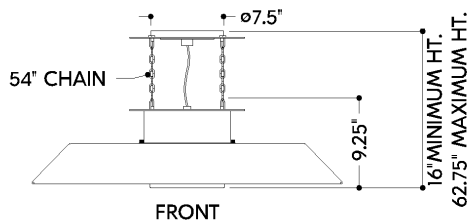

FINISHES

DISTRESSED BRONZE

DIMENSIONS

Height: 66"
Width/Diameter: 66"
Length: 66"
Minimum Height: 66"
Maximum Height: 66"
Canopy/Backplate: 7.5"
Hanging Type: 108" Premium Composite Cord
Product Weight: 66lb
Extension: 66"
Top to Center: 66"
Canopy/Backplate Shape: Round
Sloped Ceiling Compatible: No
Living Finish: Yes
Uplight Only: Yes

Shade

Shade 1: Glass
Shade 1 Finish: Opal Glossy
Shade 1 Top Width: 8.5"
Shade 1 Height: 6"

ELECTRICAL

Bulb 1

Bulb Included: No
Socket: E26 Medium Base
Bulb Type: A19
Max Wattage: 15
Bulb Quantity: 1
Wire Length: 500mm
Cord Type: ! New Cord Type
Dimmer Type: Incandescent
Switch Type: ON/OFF STOMP SWITCH
Gem Box Required (2"x3"): Yes
Dark Sky: Yes
CRI: 66
Color Temp.: 66k
Lumens: 66
Title 24: Yes
Field Serviceable: No

Battery

Battery Powered: Yes
Battery Included: Yes
Battery Life: ! New Battery Life !

WOODROW

8832-DB

SHIPPING

Carton 1: 36" x 36" x 16"

Carton 1 Weight: 38lb

Shipping Method: Truck Only