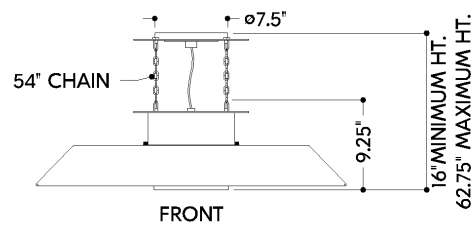

FINISHES

DISTRESSED BRONZE

DIMENSIONS / SPECS

Height: 66"
Width/Diameter: 66"
Length: 66"
Minimum Height: 66"
Maximum Height: 66"
Canopy/Backplate: 7.5"
Hanging Type: 108" Premium Composite Cord
Product Weight: 66lb
Extension: 66"
Top to Center: 66"
Canopy/Backplate Shape: Round
Sloped Ceiling Compatible: No
Living Finish: Yes
Uplight Only: Yes
Min Extension: 66"
Max Extension: 66"

Shade 1: Glass
Shade 1 Finish: Opal Glossy
Shade 1 Top Width: 8.5"
Shade 1 Height: 6"

ELECTRICAL

Bulb 1

Bulb Included: No
Socket: E26 Medium Base
Bulb Type: A19
Max Wattage: 15
Bulb Quantity: 1
Wire Length: 500mm
Cord Type: ! New Cord Type
Dimmer Type: Incandescent
Switch Type: ON/OFF STOMP SWITCH
Gem Box Required (2"x3"): Yes
Dark Sky: Yes
CRI: 66
Color Temp.: 66k
Lumens: 66
Title 24: Yes
Field Serviceable: No

Battery

Battery Powered: Yes
Battery Included: Yes
Battery Life: ! New Battery Life !

WOODROW

8832-DB

SHIPPING

Carton 1: 36" x 36" x 16"

Carton 1 Weight: 38lb

Shipping Method: Truck Only