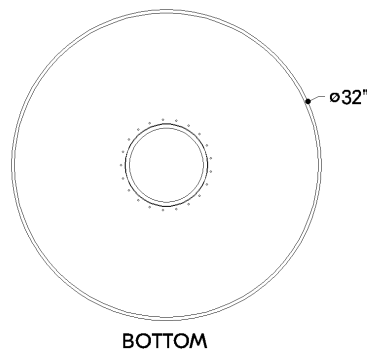

WOODROW

8832-DB

Taking cues from the innovative lamping techniques of bespoke maker brands, Woodrow features a classic RLM-style pendant silhouette. Beneath the large reflector, the opal shiny shade filters light both downwards and outwards. Three clean chains suspend this fixture, which is available in two sizes.

FINISHES

DISTRESSED BRONZE

DIMENSIONS

Height: 66"
Width/Diameter: 66"
Length: 66"
Minimum Height: 66"
Maximum Height: 66"
Canopy/Backplate: 7.5"
Hanging Type: 108" Premium Composite Cord
Product Weight: 66lb
Extension: 66"
Top to Center: 66"
Canopy/Backplate Shape: Round
Sloped Ceiling Compatible: No
Living Finish: Yes
Uplight Only: Yes

Shade

Shade 1: Glass
Shade 1 Finish: Opal Glossy
Shade 1 Top Width: 8.5"
Shade 1 Height: 6"

ELECTRICAL

Bulb 1

Bulb Included: No
Socket: E26 Medium Base
Bulb Type: A19
Max Wattage: 15
Bulb Quantity: 1
Wire Length: 500mm
Cord Type: ! New Cord Type
Dimmer Type: Incandescent
Switch Type: ON/OFF STOMP SWITCH
Gem Box Required (2"x3"): Yes
Dark Sky: Yes
CRI: 66
Color Temp.: 66k
Lumens: 66
Title 24: Yes
Field Serviceable: No

Battery

Battery Powered: Yes
Battery Included: Yes
Battery Life: ! New Battery Life !

WOODROW

8832-DB

SHIPPING

Carton 1: 36" x 36" x 16"

Carton 1 Weight: 38lb

Shipping Method: Truck Only