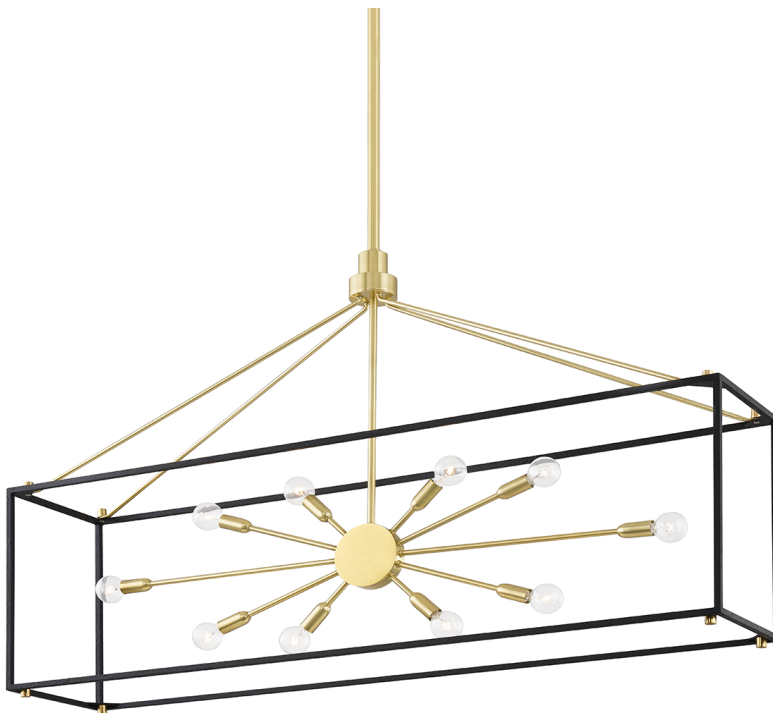

GLENDALE

8948-AGB/BK

You asked, we listened! We've expanded our best-selling Glendale family with the addition of a gorgeous flush mount, larger-sized pendant and a stunning linear fixture—all in a traditional Sputnik-style lantern design.

FINISHES

AGED BRASS w/ Dusk Black

DIMENSIONS / SPECS

Height: 28.325"

Width/Diameter: 10"

Length: 48"

Minimum Height: 34.5"

Maximum Height: 88.5"

Hanging Type: 1-3" / 1-6" / 1-12" / 2-18" Stems

Product Weight: 25lb

Sloped Ceiling Compatible: No

Living Finish: No

Uplight Only: No

ELECTRICAL

Bulb 1

Bulb Included: No

Socket: E12 Candelabra Base

Bulb Type: G16.5

Max Wattage: 60

Bulb Quantity: 10

Switch Type: N/A

Gem Box Required (2"x3"): No

Dark Sky: No

SHIPPING