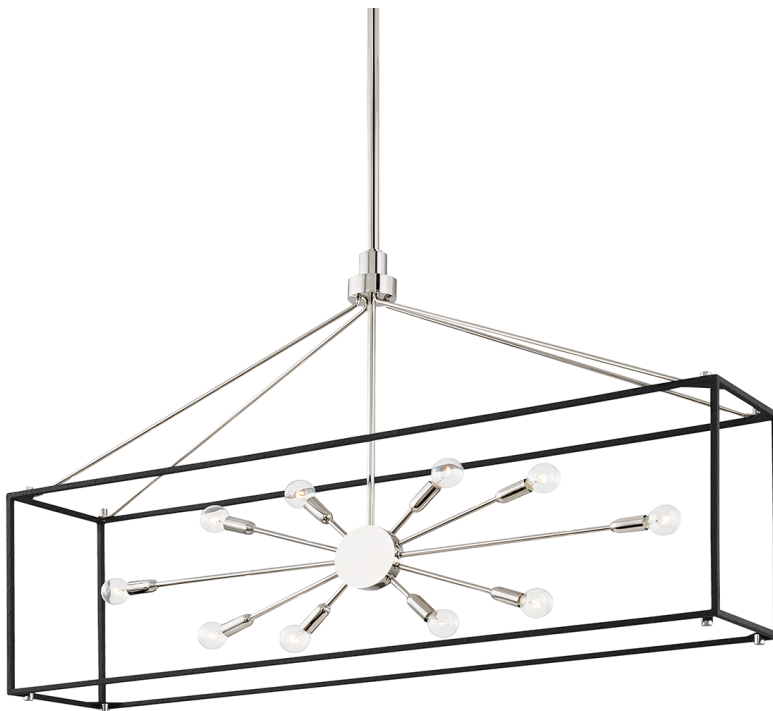

GLENDALE

8948-PN/BK

You asked, we listened! We've expanded our best-selling Glendale family with the addition of a gorgeous flush mount, larger-sized pendant and a stunning linear fixture—all in a traditional Sputnik-style lantern design.

FINISHES

POLISHED NICKEL w/ Dusk Black

DIMENSIONS / SPECS

Height: 28.325"

Width/Diameter: 10"

Length: 48"

Minimum Height: 34.5"

Maximum Height: 88.5"

Canopy/Backplate: 4.75"

Hanging Type: 1-3" / 1-6" / 1-12" / 2-18" Stems

Product Weight: 25lb

Canopy/Backplate Shape: Round

Sloped Ceiling Compatible: No

Living Finish: No

Uplight Only: No

ELECTRICAL

Bulb 1

Bulb Included: No

Socket: E12 Candelabra Base

Bulb Type: G16.5

Max Wattage: 60

Bulb Quantity: 10

Switch Type: N/A

Gem Box Required (2"x3"): No

Dark Sky: No

SHIPPING

Carton 1: 53" x 15" x 34"

Carton 1 Weight: 31lb

Shipping Method: Truck Only

Country of Origin: CN