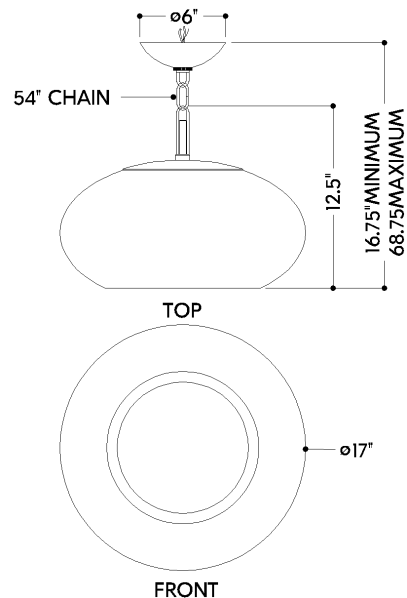

MOORE

9017-AGB

FINISHES

AGED BRASS

DIMENSIONS

Height: 66"
Width/Diameter: 66"
Length: 66"
Minimum Height: 66"
Maximum Height: 66"
Canopy/Backplate: 6"
Hanging Type: 108" Premium Composite Cord
Product Weight: 66lb
Extension: 66"
Top to Center: 66"
Canopy/Backplate Shape: Round
Sloped Ceiling Compatible: No
Living Finish: Yes
Uplight Only: Yes

Shade

Shade 1: Alabaster
Shade 1 Top Width: 9"
Shade 1 Height: 4"
Shade 2: Glass
Shade 2 Finish: Clear
Shade 2 Top Width: 17"
Shade 2 Bottom L/W: 0" / 10.5"
Shade 2 Height: 8.25"

ELECTRICAL

Bulb 1

Bulb Included: N/A
Socket: Integrated LED
Max Wattage: 13
Bulb Quantity: 1
Wire Length: 500mm
Cord Type: ! New Cord Type
Dimmer Type: Incandescent
Switch Type: ON/OFF STOMP SWITCH
Gem Box Required (2"x3"): Yes
Dark Sky: Yes
CRI: 66
Color Temp.: 66k
Lumens: 66
Title 24: Yes
Field Serviceable: No

Battery

Battery Powered: Yes
Battery Included: Yes
Battery Life: ! New Battery Life !