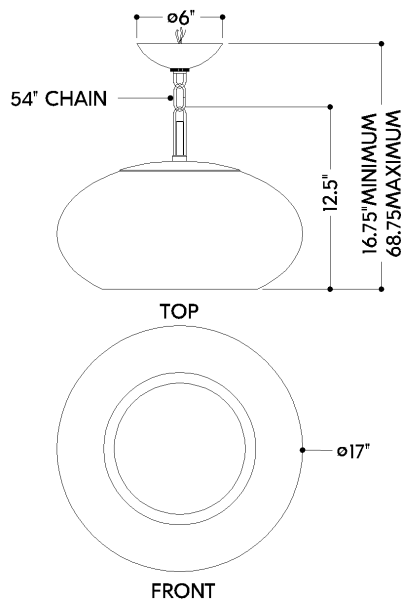

MOORE

9017-AGB

FINISHES

AGED BRASS

DIMENSIONS / SPECS

Height: 66"
Width/Diameter: 66"
Length: 66"
Minimum Height: 66"
Maximum Height: 66"
Canopy/Backplate: 6"
Hanging Type: 108" Premium Composite Cord
Product Weight: 66lb
Extension: 66"
Top to Center: 66"
Canopy/Backplate Shape: Round
Sloped Ceiling Compatible: No
Living Finish: Yes
Uplight Only: Yes
Min Extension: 66"
Max Extension: 66"

Shade 1: Alabaster
Shade 1 Top Width: 9"
Shade 1 Height: 4"
Shade 2: Glass
Shade 2 Finish: Clear
Shade 2 Top Width: 17"
Shade 2 Bottom L/W: 0" / 10.5"
Shade 2 Height: 8.25"

ELECTRICAL

Bulb 1

Bulb Included: N/A
Socket: Integrated LED
Max Wattage: 13
Bulb Quantity: 1
Wire Length: 500mm
Cord Type: ! New Cord Type
Dimmer Type: Incandescent
Switch Type: ON/OFF STOMP SWITCH
Gem Box Required (2"x3"): Yes
Dark Sky: Yes
CRI: 66
Color Temp.: 66k
Lumens: 66
Title 24: Yes
Field Serviceable: No

Battery

Battery Powered: Yes
Battery Included: Yes
Battery Life: ! New Battery Life !