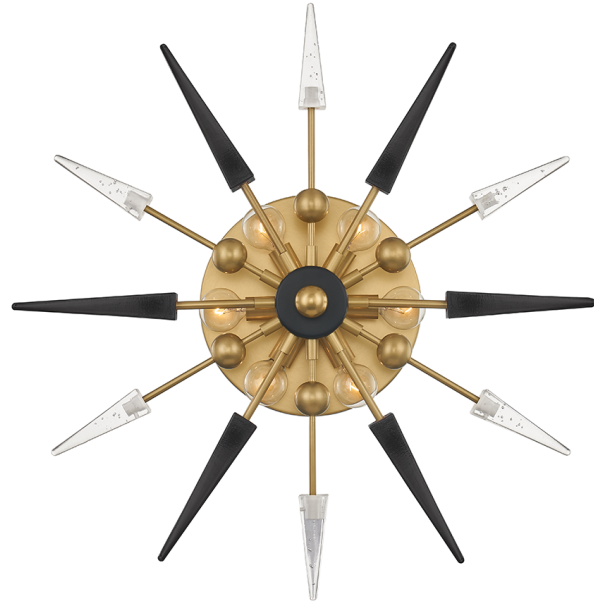

SPARTA

9024-AGB

FINISHES

AGED BRASS

DIMENSIONS / SPECS

Height: 25.25"
Width/Diameter: 25.25"
Canopy/Backplate: 10"
Product Weight: 9.6lb
Extension: 6"
Top to Center: 12.75"
Canopy/Backplate Shape: Round
Sloped Ceiling Compatible: No
Living Finish: No
Uplight Only: Yes

Replacement Glass Item #(s): GLS-902407-V

ELECTRICAL

Bulb 1

Bulb Included: No
Socket: E12 Candelabra Base
Max Wattage: 40
Bulb Quantity: 6
Gem Box Required (2"x3"): No
Dark Sky: No

SHIPPING

Carton 1: 16" x 16" x 15"
Carton 1 Weight: 13lb
Shipping Method: Ground
Country of Origin: CN