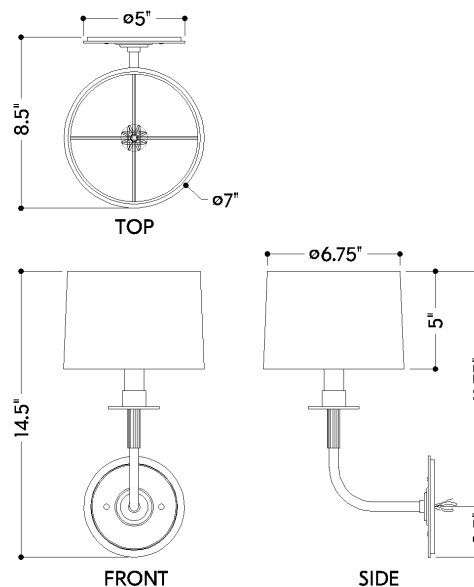

PARAMUS

9115-AGB

As either a chandelier or sconce, Paramus takes traditional elements, like arm and shade shape, and updates them by playing with scale. Elongated arms extend upwards to support candle sleeves topped with white linen drum shades. Available as a chandelier in two sizes or as a wall sconce, Paramus comes with the option of an Aged Brass or combination Old Bronze and Aged Brass finish. In its largest chandelier rendition, nine arms are staggered at varying heights to create a standout piece.

FINISHES

AGED BRASS

DIMENSIONS

Height: 66"
Width/Diameter: 66"
Length: 66"
Minimum Height: 66"
Maximum Height: 66"
Canopy/Backplate: 5"
Hanging Type: 108" Premium Composite Cord
Product Weight: 66lb
Extension: 66"
Top to Center: 66"
Canopy/Backplate Shape: Round
Sloped Ceiling Compatible: No
Living Finish: Yes
Uplight Only: Yes

Shade

Shade 1: Linen
Shade 1 Finish: White
Shade 1 Top Width: 6.75"
Shade 1 Bottom L/W: 0" / 7"
Shade 1 Height: 5"

ELECTRICAL

Bulb 1

Bulb Included: No
Socket: E12 Candelabra Base
Bulb Type: B11
Max Wattage: 8
Bulb Quantity: 1
Wire Length: 500mm
Cord Type: ! New Cord Type
Dimmer Type: Incandescent
Switch Type: ON/OFF STOMP SWITCH
Gem Box Required (2"x3"): Yes
Dark Sky: Yes
CRI: 66
Color Temp.: 66k
Lumens: 66
Title 24: Yes
Field Serviceable: No

Battery

Battery Powered: Yes
Battery Included: Yes
Battery Life: ! New Battery Life !