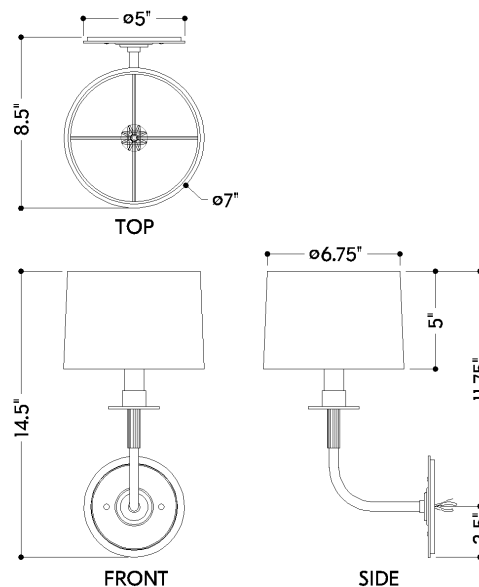

FINISHES

AGED BRASS

DIMENSIONS

Height: 66"
Width/Diameter: 66"
Length: 66"
Minimum Height: 66"
Maximum Height: 66"
Canopy/Backplate: 5"
Hanging Type: 108" Premium Composite Cord
Product Weight: 66lb
Extension: 66"
Top to Center: 66"
Canopy/Backplate Shape: Round
Sloped Ceiling Compatible: No
Living Finish: Yes
Uplight Only: Yes

Shade

Shade 1: Linen
Shade 1 Finish: White
Shade 1 Top Width: 6.75"
Shade 1 Bottom L/W: 0" / 7"
Shade 1 Height: 5"

ELECTRICAL

Bulb 1

Bulb Included: No
Socket: E12 Candelabra Base
Bulb Type: B11
Max Wattage: 8
Bulb Quantity: 1
Wire Length: 500mm
Cord Type: ! New Cord Type
Dimmer Type: Incandescent
Switch Type: ON/OFF STOMP SWITCH
Gem Box Required (2"x3"): Yes
Dark Sky: Yes
CRI: 66
Color Temp.: 66k
Lumens: 66
Title 24: Yes
Field Serviceable: No

Battery

Battery Powered: Yes
Battery Included: Yes
Battery Life: ! New Battery Life !

PARAMUS

9115-AGB

SHIPPING

Carton 1: 15" x 15" x 8"

Carton 1 Weight: 4lb

Shipping Method: Ground