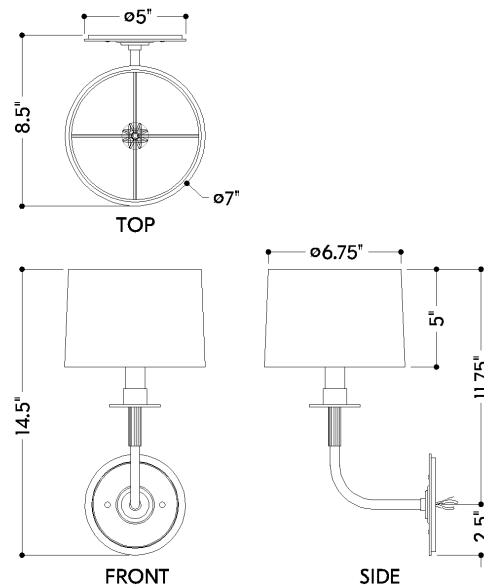

PARAMUS

9115-AGB

As either a chandelier or sconce, Paramus takes traditional elements, like arm and shade shape, and updates them by playing with scale. Elongated arms extend upwards to support candle sleeves topped with white linen drum shades. Available as a chandelier in two sizes or as a wall sconce, Paramus comes with the option of an Aged Brass or combination Old Bronze and Aged Brass finish. In its largest chandelier rendition, nine arms are staggered at varying heights to create a standout piece.

FINISHES

AGED BRASS

DIMENSIONS / SPECS

Height: 66"
Width/Diameter: 66"
Length: 66"
Minimum Height: 66"
Maximum Height: 66"
Canopy/Backplate: 5"
Hanging Type: 108" Premium Composite Cord
Product Weight: 66lb
Extension: 66"
Top to Center: 66"
Canopy/Backplate Shape: Round
Sloped Ceiling Compatible: No
Living Finish: Yes
Uplight Only: Yes
Min Extension: 66"
Max Extension: 66"

Shade 1: Linen
Shade 1 Finish: White
Shade 1 Top Width: 6.75"
Shade 1 Bottom L/W: 0" / 7"
Shade 1 Height: 5"

ELECTRICAL

Bulb 1

Bulb Included: No
Socket: E12 Candelabra Base
Bulb Type: B11
Max Wattage: 8
Bulb Quantity: 1
Wire Length: 500mm
Cord Type: ! New Cord Type
Dimmer Type: Incandescent
Switch Type: ON/OFF STOMP SWITCH
Gem Box Required (2"x3"): Yes
Dark Sky: Yes

CRI: 66
Color Temp.: 66k
Lumens: 66
Title 24: Yes
Field Serviceable: No

Battery

Battery Powered: Yes
Battery Included: Yes
Battery Life: ! New Battery Life !