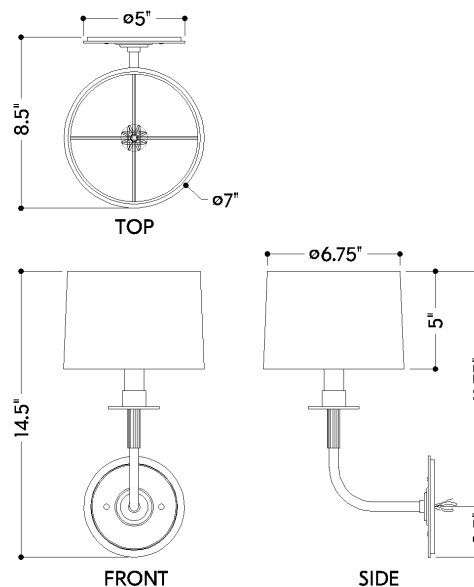

FINISHES

AGED BRASS/OLD BRONZE

DIMENSIONS

Height: 66"
Width/Diameter: 66"
Length: 66"
Minimum Height: 66"
Maximum Height: 66"
Canopy/Backplate: 5"
Hanging Type: 108" Premium Composite Cord
Product Weight: 66lb
Extension: 66"
Top to Center: 66"
Canopy/Backplate Shape: Round
Sloped Ceiling Compatible: No
Living Finish: Yes
Uplight Only: Yes

Shade

Shade 1: Linen
Shade 1 Finish: White
Shade 1 Top Width: 6.75"
Shade 1 Bottom L/W: 0" / 7"
Shade 1 Height: 5"

ELECTRICAL

Bulb 1

Bulb Included: No
Socket: E12 Candelabra Base
Bulb Type: B11
Max Wattage: 8
Bulb Quantity: 1
Wire Length: 500mm
Cord Type: ! New Cord Type
Dimmer Type: Incandescent
Switch Type: ON/OFF STOMP SWITCH
Gem Box Required (2"x3"): Yes
Dark Sky: Yes
CRI: 66
Color Temp.: 66k
Lumens: 66
Title 24: Yes
Field Serviceable: No

Battery

Battery Powered: Yes
Battery Included: Yes
Battery Life: ! New Battery Life !

PARAMUS

9115-AOB

SHIPPING

Carton 1: 15" x 15" x 8"

Carton 1 Weight: 4lb

Shipping Method: Ground