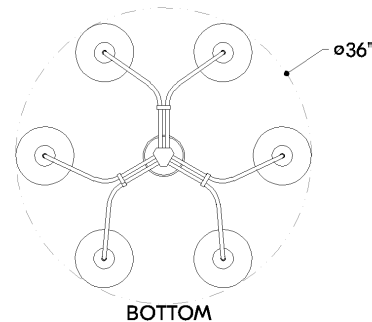

PARAMUS

9136-AGB

As either a chandelier or sconce, Paramus takes traditional elements, like arm and shade shape, and updates them by playing with scale. Elongated arms extend upwards to support candle sleeves topped with white linen drum shades. Available as a chandelier in two sizes or as a wall sconce, Paramus comes with the option of an Aged Brass or combination Old Bronze and Aged Brass finish. In its largest chandelier rendition, nine arms are staggered at varying heights to create a standout piece.

FINISHES

AGED BRASS

DIMENSIONS / SPECS

Height: 66"
Width/Diameter: 66"
Length: 66"
Minimum Height: 66"
Maximum Height: 66"
Canopy/Backplate: 5.25"
Hanging Type: 108" Premium Composite Cord
Product Weight: 66lb
Extension: 66"
Top to Center: 66"
Canopy/Backplate Shape: Round
Sloped Ceiling Compatible: No
Living Finish: Yes
Uplight Only: Yes
Min Extension: 66"
Max Extension: 66"

Shade 1: Linen
Shade 1 Finish: White
Shade 1 Top Width: 6.75"
Shade 1 Bottom L/W: 0" / 7"
Shade 1 Height: 5"

ELECTRICAL

Bulb 1

Bulb Included: No
Socket: E12 Candelabra Base
Bulb Type: B11
Max Wattage: 8
Bulb Quantity: 6
Wire Length: 500mm
Cord Type: ! New Cord Type
Dimmer Type: Incandescent
Switch Type: ON/OFF STOMP SWITCH
Gem Box Required (2"x3"): Yes
Dark Sky: Yes
CRI: 66
Color Temp.: 66k
Lumens: 66
Title 24: Yes
Field Serviceable: No

Battery

Battery Powered: Yes
Battery Included: Yes
Battery Life: ! New Battery Life !

PARAMUS

9136-AGB

SHIPPING

Carton 1: 32" x 32" x 14"

Carton 1 Weight: 20lb

Shipping Method: Ground