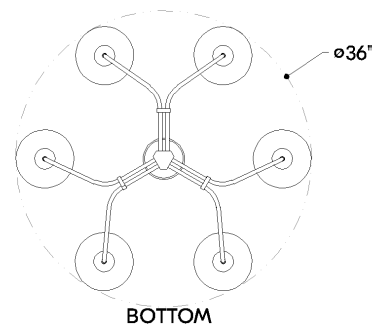

PARAMUS

9136-AGB

As either a chandelier or sconce, Paramus takes traditional elements, like arm and shade shape, and updates them by playing with scale. Elongated arms extend upwards to support candle sleeves topped with white linen drum shades. Available as a chandelier in two sizes or as a wall sconce, Paramus comes with the option of an Aged Brass or combination Old Bronze and Aged Brass finish. In its largest chandelier rendition, nine arms are staggered at varying heights to create a standout piece.

FINISHES

AGED BRASS

DIMENSIONS

Height: 66"
Width/Diameter: 66"
Length: 66"
Minimum Height: 66"
Maximum Height: 66"
Canopy/Backplate: 5.25"
Hanging Type: 108" Premium Composite Cord
Product Weight: 66lb
Extension: 66"
Top to Center: 66"
Canopy/Backplate Shape: Round
Sloped Ceiling Compatible: No
Living Finish: Yes
Uplight Only: Yes

Shade

Shade 1: Linen
Shade 1 Finish: White
Shade 1 Top Width: 6.75"
Shade 1 Bottom L/W: 0" / 7"
Shade 1 Height: 5"

ELECTRICAL

Bulb 1

Bulb Included: No
Socket: E12 Candelabra Base
Bulb Type: B11
Max Wattage: 8
Bulb Quantity: 6
Wire Length: 500mm
Cord Type: ! New Cord Type
Dimmer Type: Incandescent
Switch Type: ON/OFF STOMP SWITCH
Gem Box Required (2"x3"): Yes
Dark Sky: Yes
CRI: 66
Color Temp.: 66k
Lumens: 66
Title 24: Yes
Field Serviceable: No

Battery

Battery Powered: Yes
Battery Included: Yes
Battery Life: ! New Battery Life !

PARAMUS

9136-AGB

SHIPPING

Carton 1: 32" x 32" x 14"

Carton 1 Weight: 20lb

Shipping Method: Ground