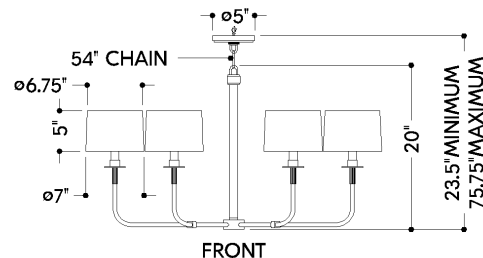

FINISHES

AGED BRASS

DIMENSIONS / SPECS

Height: 66"
Width/Diameter: 66"
Length: 66"
Minimum Height: 66"
Maximum Height: 66"
Canopy/Backplate: 5.25"
Hanging Type: 108" Premium Composite Cord
Product Weight: 66lb
Extension: 66"
Top to Center: 66"
Canopy/Backplate Shape: Round
Sloped Ceiling Compatible: No
Living Finish: Yes
Uplight Only: Yes
Min Extension: 66"
Max Extension: 66"

Shade 1: Linen
Shade 1 Finish: White
Shade 1 Top Width: 6.75"
Shade 1 Bottom L/W: 0" / 7"
Shade 1 Height: 5"

ELECTRICAL

Bulb 1

Bulb Included: No
Socket: E12 Candelabra Base
Bulb Type: B11
Max Wattage: 8
Bulb Quantity: 6
Wire Length: 500mm
Cord Type: ! New Cord Type
Dimmer Type: Incandescent
Switch Type: ON/OFF STOMP SWITCH
Gem Box Required (2"x3"): Yes
Dark Sky: Yes
CRI: 66
Color Temp.: 66k
Lumens: 66
Title 24: Yes
Field Serviceable: No

Battery

Battery Powered: Yes
Battery Included: Yes
Battery Life: ! New Battery Life !

PARAMUS

9136-AGB

SHIPPING

Carton 1: 32" x 32" x 14"

Carton 1 Weight: 20lb

Shipping Method: Ground