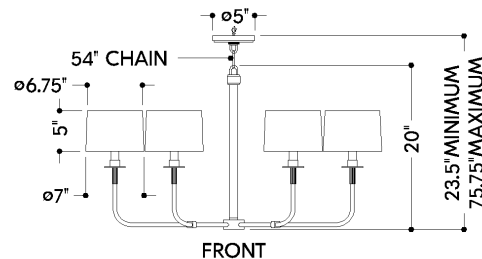

FINISHES

AGED BRASS

DIMENSIONS

Height: 66"
Width/Diameter: 66"
Length: 66"
Minimum Height: 66"
Maximum Height: 66"
Canopy/Backplate: 5.25"
Hanging Type: 108" Premium Composite Cord
Product Weight: 66lb
Extension: 66"
Top to Center: 66"
Canopy/Backplate Shape: Round
Sloped Ceiling Compatible: No
Living Finish: Yes
Uplight Only: Yes

Shade

Shade 1: Linen
Shade 1 Finish: White
Shade 1 Top Width: 6.75"
Shade 1 Bottom L/W: 0" / 7"
Shade 1 Height: 5"

ELECTRICAL

Bulb 1

Bulb Included: No
Socket: E12 Candelabra Base
Bulb Type: B11
Max Wattage: 8
Bulb Quantity: 6
Wire Length: 500mm
Cord Type: ! New Cord Type
Dimmer Type: Incandescent
Switch Type: ON/OFF STOMP SWITCH
Gem Box Required (2"x3"): Yes
Dark Sky: Yes
CRI: 66
Color Temp.: 66k
Lumens: 66
Title 24: Yes
Field Serviceable: No

Battery

Battery Powered: Yes
Battery Included: Yes
Battery Life: ! New Battery Life !

PARAMUS

9136-AGB

SHIPPING

Carton 1: 32" x 32" x 14"

Carton 1 Weight: 20lb

Shipping Method: Ground