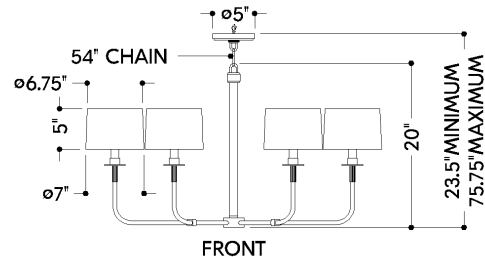

FINISHES

AGED BRASS/OLD BRONZE

DIMENSIONS

Height: 66"
Width/Diameter: 66"
Length: 66"
Minimum Height: 66"
Maximum Height: 66"
Canopy/Backplate: 5.25"
Hanging Type: 108" Premium Composite Cord
Product Weight: 66lb
Extension: 66"
Top to Center: 66"
Canopy/Backplate Shape: Round
Sloped Ceiling Compatible: No
Living Finish: Yes
Uplight Only: Yes

Shade

Shade 1: Linen
Shade 1 Finish: White
Shade 1 Top Width: 6.75"
Shade 1 Bottom L/W: 0" / 7"
Shade 1 Height: 5"

ELECTRICAL

Bulb 1

Bulb Included: No
Socket: E12 Candelabra Base
Bulb Type: B11
Max Wattage: 8
Bulb Quantity: 6
Wire Length: 500mm
Cord Type: ! New Cord Type
Dimmer Type: Incandescent
Switch Type: ON/OFF STOMP SWITCH
Gem Box Required (2"x3"): Yes
Dark Sky: Yes
CRI: 66
Color Temp.: 66k
Lumens: 66
Title 24: Yes
Field Serviceable: No