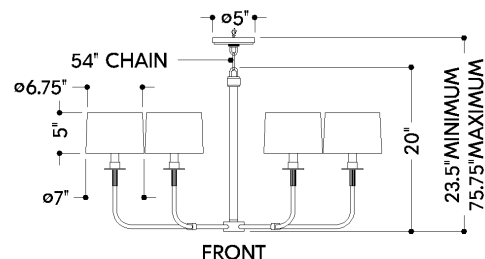

FINISHES

AGED BRASS/OLD BRONZE

DIMENSIONS

Height: 66"
Width/Diameter: 66"
Length: 66"
Minimum Height: 66"
Maximum Height: 66"
Canopy/Backplate: 5.25"
Hanging Type: 108" Premium Composite Cord
Product Weight: 66lb
Extension: 66"
Top to Center: 66"
Canopy/Backplate Shape: Round
Sloped Ceiling Compatible: No
Living Finish: Yes
Uplight Only: Yes

Shade

Shade 1: Linen
Shade 1 Finish: White
Shade 1 Top Width: 6.75"
Shade 1 Bottom L/W: 0" / 7"
Shade 1 Height: 5"

ELECTRICAL

Bulb 1

Bulb Included: No
Socket: E12 Candelabra Base
Bulb Type: B11
Max Wattage: 8
Bulb Quantity: 6
Wire Length: 500mm
Cord Type: ! New Cord Type
Dimmer Type: Incandescent
Switch Type: ON/OFF STOMP SWITCH
Gem Box Required (2"x3"): Yes
Dark Sky: Yes
CRI: 66
Color Temp.: 66k
Lumens: 66
Title 24: Yes
Field Serviceable: No

Battery

Battery Powered: Yes
Battery Included: Yes
Battery Life: ! New Battery Life !

HUDSON VALLEY
LIGHTING GROUP

| hvlgroup.com | 1.800.814.3993

PARAMUS

9136-AOB

SHIPPING

Carton 1: 32" x 32" x 14"
Carton 1 Weight: 20lb
Shipping Method: Ground
Country of Origin: CN