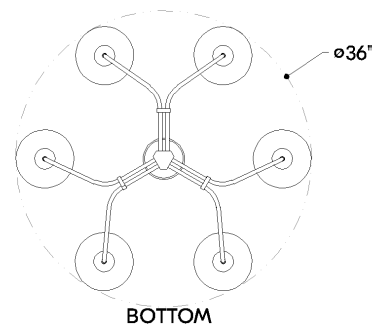

PARAMUS

9136-AOB

As either a chandelier or sconce, Paramus takes traditional elements, like arm and shade shape, and updates them by playing with scale. Elongated arms extend upwards to support candle sleeves topped with white linen drum shades. Available as a chandelier in two sizes or as a wall sconce, Paramus comes with the option of an Aged Brass or combination Old Bronze and Aged Brass finish. In its largest chandelier rendition, nine arms are staggered at varying heights to create a standout piece.

FINISHES

AGED BRASS/OLD BRONZE

DIMENSIONS

Height: 66"
Width/Diameter: 66"
Length: 66"
Minimum Height: 66"
Maximum Height: 66"
Canopy/Backplate: 5.25"
Hanging Type: 108" Premium Composite Cord
Product Weight: 66lb
Extension: 66"
Top to Center: 66"
Canopy/Backplate Shape: Round
Sloped Ceiling Compatible: No
Living Finish: Yes
Uplight Only: Yes

Shade

Shade 1: Linen
Shade 1 Finish: White
Shade 1 Top Width: 6.75"
Shade 1 Bottom L/W: 0" / 7"
Shade 1 Height: 5"

ELECTRICAL

Bulb 1

Bulb Included: No
Socket: E12 Candelabra Base
Bulb Type: B11
Max Wattage: 8
Bulb Quantity: 6
Wire Length: 500mm
Cord Type: ! New Cord Type
Dimmer Type: Incandescent
Switch Type: ON/OFF STOMP SWITCH
Gem Box Required (2"x3"): Yes
Dark Sky: Yes
CRI: 66
Color Temp.: 66k
Lumens: 66
Title 24: Yes
Field Serviceable: No

Battery

Battery Powered: Yes
Battery Included: Yes
Battery Life: ! New Battery Life !

HUDSON VALLEY
LIGHTING GROUP

| hvlgroup.com | 1.800.814.3993

PARAMUS

9136-AOB

SHIPPING

Carton 1: 32" x 32" x 14"
Carton 1 Weight: 20lb
Shipping Method: Ground
Country of Origin: CN