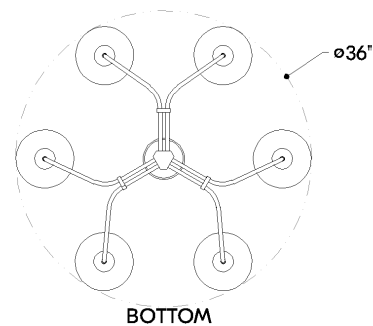

PARAMUS

9136-AOB

As either a chandelier or sconce, Paramus takes traditional elements, like arm and shade shape, and updates them by playing with scale. Elongated arms extend upwards to support candle sleeves topped with white linen drum shades. Available as a chandelier in two sizes or as a wall sconce, Paramus comes with the option of an Aged Brass or combination Old Bronze and Aged Brass finish. In its largest chandelier rendition, nine arms are staggered at varying heights to create a standout piece.

FINISHES

AGED BRASS/OLD BRONZE

DIMENSIONS

Height: 66"
Width/Diameter: 66"
Length: 66"
Minimum Height: 66"
Maximum Height: 66"
Canopy/Backplate: 5.25"
Hanging Type: 108" Premium Composite Cord
Product Weight: 66lb
Extension: 66"
Top to Center: 66"
Canopy/Backplate Shape: Round
Sloped Ceiling Compatible: No
Living Finish: Yes
Uplight Only: Yes

Shade

Shade 1: Linen
Shade 1 Finish: White
Shade 1 Top Width: 6.75"
Shade 1 Bottom L/W: 0" / 7"
Shade 1 Height: 5"

ELECTRICAL

Bulb 1

Bulb Included: No
Socket: E12 Candelabra Base
Bulb Type: B11
Max Wattage: 8
Bulb Quantity: 6
Wire Length: 500mm
Cord Type: ! New Cord Type
Dimmer Type: Incandescent
Switch Type: ON/OFF STOMP SWITCH
Gem Box Required (2"x3"): Yes
Dark Sky: Yes
CRI: 66
Color Temp.: 66k
Lumens: 66
Title 24: Yes
Field Serviceable: No

Battery

Battery Powered: Yes
Battery Included: Yes
Battery Life: ! New Battery Life !

HUDSON VALLEY
LIGHTING GROUP

| hvlgroup.com | 1.800.814.3993

PARAMUS

9136-AOB

SHIPPING

Carton 1: 32" x 32" x 14"