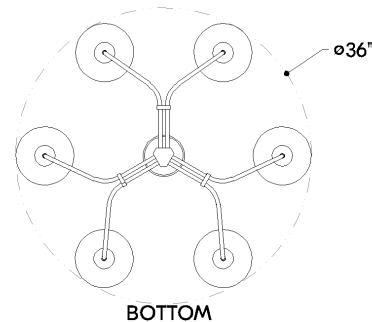

PARAMUS

9136-AOB

As either a chandelier or sconce, Paramus takes traditional elements, like arm and shade shape, and updates them by playing with scale. Elongated arms extend upwards to support candle sleeves topped with white linen drum shades. Available as a chandelier in two sizes or as a wall sconce, Paramus comes with the option of an Aged Brass or combination Old Bronze and Aged Brass finish. In its largest chandelier rendition, nine arms are staggered at varying heights to create a standout piece.

FINISHES

AGED BRASS/OLD BRONZE

DIMENSIONS / SPECS

Height: 66"
Width/Diameter: 66"
Length: 66"
Minimum Height: 66"
Maximum Height: 66"
Canopy/Backplate: 5.25"
Hanging Type: 108" Premium Composite Cord
Product Weight: 66lb
Extension: 66"
Top to Center: 66"
Canopy/Backplate Shape: Round
Sloped Ceiling Compatible: No
Living Finish: Yes
Uplight Only: Yes
Min Extension: 66"
Max Extension: 66"

Shade 1: Linen
Shade 1 Finish: White
Shade 1 Top Width: 6.75"
Shade 1 Bottom L/W: 0" / 7"
Shade 1 Height: 5"

ELECTRICAL

Bulb 1

Bulb Included: No
Socket: E12 Candelabra Base
Bulb Type: B11
Max Wattage: 8
Bulb Quantity: 6
Wire Length: 500mm
Cord Type: ! New Cord Type
Dimmer Type: Incandescent
Switch Type: ON/OFF STOMP SWITCH
Gem Box Required (2"x3"): Yes
Dark Sky: Yes
CRI: 66
Color Temp.: 66k
Lumens: 66
Title 24: Yes
Field Serviceable: No

Battery

Battery Powered: Yes
Battery Included: Yes
Battery Life: ! New Battery Life !