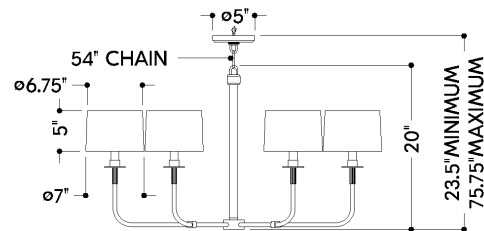

PARAMUS

9136-AOB

As either a chandelier or sconce, Paramus takes traditional elements, like arm and shade shape, and updates them by playing with scale. Elongated arms extend upwards to support candle sleeves topped with white linen drum shades. Available as a chandelier in two sizes or as a wall sconce, Paramus comes with the option of an Aged Brass or combination Old Bronze and Aged Brass finish. In its largest chandelier rendition, nine arms are staggered at varying heights to create a standout piece.

FINISHES

AGED BRASS/OLD BRONZE

DIMENSIONS / SPECS

Height: 66"
Width/Diameter: 66"
Length: 66"
Minimum Height: 66"
Maximum Height: 66"
Canopy/Backplate: 5.25"
Hanging Type: 108" Premium Composite Cord
Product Weight: 66lb
Extension: 66"
Top to Center: 66"
Canopy/Backplate Shape: Round
Sloped Ceiling Compatible: No
Living Finish: Yes
Uplight Only: Yes
Min Extension: 66"
Max Extension: 66"

Shade 1: Linen
Shade 1 Finish: White
Shade 1 Top Width: 6.75"
Shade 1 Bottom L/W: 0" / 7"
Shade 1 Height: 5"

ELECTRICAL

Bulb 1

Bulb Included: No
Socket: E12 Candelabra Base
Bulb Type: B11
Max Wattage: 8
Bulb Quantity: 6
Wire Length: 500mm
Cord Type: ! New Cord Type
Dimmer Type: Incandescent
Switch Type: ON/OFF STOMP SWITCH
Gem Box Required (2"x3"): Yes
Dark Sky: Yes
CRI: 66
Color Temp.: 66k
Lumens: 66
Title 24: Yes
Field Serviceable: No

Battery

Battery Powered: Yes
Battery Included: Yes
Battery Life: ! New Battery Life !