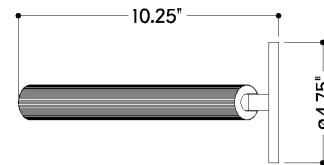

SIMEON

9141-AGB

Integrated with CSL's 'Whisper' technology, Simeon offers peak functionality in a streamlined sconce format. While understated, a level of style is achieved with the extruded ribbing on the Aged Brass articulating shade. Within this elongated silhouette, an LED light source and acrylic diffuser work together to create a powerful, glare-free spotlight that can be directed as needed. Highly versatile, Simeon can be mounted on either a wall or ceiling.

FINISHES

AGED BRASS

DIMENSIONS

Height: 66"
Width/Diameter: 66"
Length: 66"
Minimum Height: 66"
Maximum Height: 66"
Canopy/Backplate: 4.75"
Hanging Type: 108" Premium Composite Cord
Product Weight: 66lb
Extension: 66"
Top to Center: 66"
Canopy/Backplate Shape: Round
Sloped Ceiling Compatible: No
Living Finish: Yes
Uplight Only: Yes

Shade

ELECTRICAL

Bulb 1

Bulb Included: N/A
Socket: Integrated LED
Max Wattage: 14
Bulb Quantity: 1
Wire Length: 500mm
Cord Type: ! New Cord Type
Dimmer Type: Incandescent
Switch Type: ON/OFF STOMP SWITCH
Gem Box Required (2"x3"): Yes
Dark Sky: Yes
CRI: 66
Color Temp.: 66k
Lumens: 66
Title 24: Yes
Field Serviceable: No

Battery

Battery Powered: Yes
Battery Included: Yes
Battery Life: ! New Battery Life !

SHIPPING

Carton 1: 17" x 8" x 6"
Carton 1 Weight: 2lb
Shipping Method: Ground
Country of Origin: CN

TOP