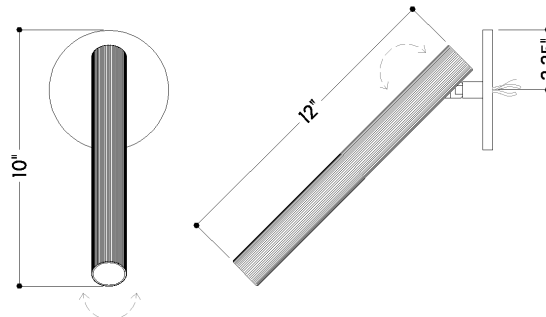

TOP

FRONT

SIDE