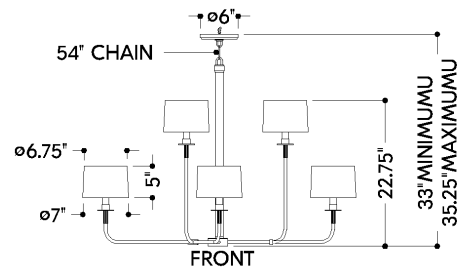

FINISHES

AGED BRASS

DIMENSIONS / SPECS

Height: 66"
Width/Diameter: 66"
Length: 66"
Minimum Height: 66"
Maximum Height: 66"
Canopy/Backplate: 6"
Hanging Type: 108" Premium Composite Cord
Product Weight: 66lb
Extension: 66"
Top to Center: 66"
Canopy/Backplate Shape: Round
Sloped Ceiling Compatible: No
Living Finish: Yes
Uplight Only: Yes
Min Extension: 66"
Max Extension: 66"

Shade 1: Linen
Shade 1 Finish: White
Shade 1 Top Width: 6.75"
Shade 1 Bottom L/W: 0" / 7"
Shade 1 Height: 5"

ELECTRICAL

Bulb 1

Bulb Included: No
Socket: E12 Candelabra Base
Bulb Type: B11
Max Wattage: 8
Bulb Quantity: 8
Wire Length: 500mm
Cord Type: ! New Cord Type
Dimmer Type: Incandescent
Switch Type: ON/OFF STOMP SWITCH
Gem Box Required (2"x3"): Yes
Dark Sky: Yes
CRI: 66
Color Temp.: 66k
Lumens: 66
Title 24: Yes
Field Serviceable: No

Battery

Battery Powered: Yes
Battery Included: Yes
Battery Life: ! New Battery Life !

HUDSON VALLEY
LIGHTING GROUP

PARAMUS

9148-AGB

SHIPPING

Carton 1: 43" x 43" x 22"

Carton 1 Weight: 33lb