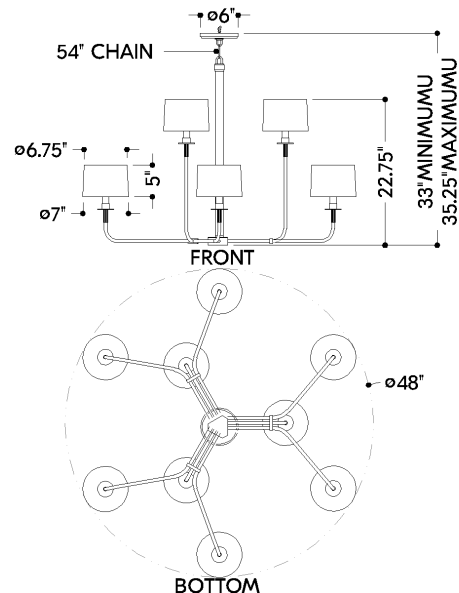

Battery

Battery Powered: Yes
Battery Included: Yes
Battery Life: ! New Battery Life !