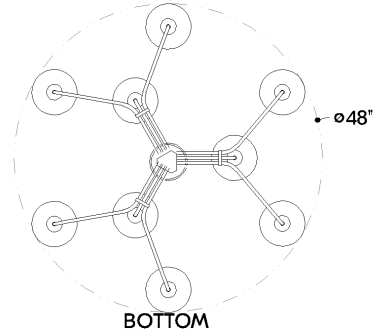

PARAMUS

9148-AGB

As either a chandelier or sconce, Paramus takes traditional elements, like arm and shade shape, and updates them by playing with scale. Elongated arms extend upwards to support candle sleeves topped with white linen drum shades. Available as a chandelier in two sizes or as a wall sconce, Paramus comes with the option of an Aged Brass or combination Old Bronze and Aged Brass finish. In its largest chandelier rendition, nine arms are staggered at varying heights to create a standout piece.

FINISHES

AGED BRASS

DIMENSIONS / SPECS

Height: 66"
Width/Diameter: 66"
Length: 66"
Minimum Height: 66"
Maximum Height: 66"
Canopy/Backplate: 6"
Hanging Type: 108" Premium Composite Cord
Product Weight: 66lb
Extension: 66"
Top to Center: 66"
Canopy/Backplate Shape: Round
Sloped Ceiling Compatible: No
Living Finish: Yes
Uplight Only: Yes
Min Extension: 66"
Max Extension: 66"

Shade 1: Linen
Shade 1 Finish: White
Shade 1 Top Width: 6.75"
Shade 1 Bottom L/W: 0" / 7"
Shade 1 Height: 5"

ELECTRICAL

Bulb 1

Bulb Included: No
Socket: E12 Candelabra Base
Bulb Type: B11
Max Wattage: 8
Bulb Quantity: 8
Wire Length: 500mm
Cord Type: ! New Cord Type
Dimmer Type: Incandescent
Switch Type: ON/OFF STOMP SWITCH
Gem Box Required (2"x3"): Yes
Dark Sky: Yes
CRI: 66
Color Temp.: 66k
Lumens: 66
Title 24: Yes
Field Serviceable: No

Battery

Battery Powered: Yes
Battery Included: Yes
Battery Life: ! New Battery Life !

HUDSON VALLEY
LIGHTING GROUP

PARAMUS

9148-AGB

SHIPPING

Carton 1: 43" x 43" x 22"

Carton 1 Weight: 33lb