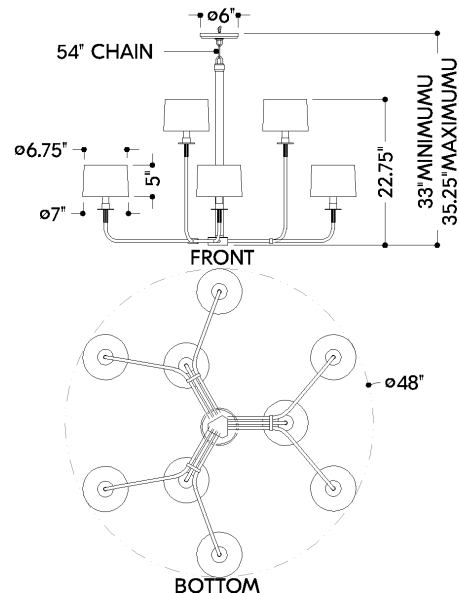

## DIMENSIONS

Height: 66"  
Width/Diameter: 66"  
Length: 66"  
Minimum Height: 66"  
Maximum Height: 66"  
Canopy/Backplate: 6"  
Hanging Type: 108" Premium Composite Cord  
Product Weight: 66lb  
Extension: 66"  
Top to Center: 66"  
Canopy/Backplate Shape: Round  
Sloped Ceiling Compatible: No  
Living Finish: Yes  
Uplight Only: Yes

## Shade

Shade 1: Linen  
Shade 1 Finish: White  
Shade 1 Top Width: 6.75"  
Shade 1 Bottom L/W: 0" / 7"  
Shade 1 Height: 5"

### Bulb 1

Bulb Included: No  
Socket: E12 Candelabra Base  
Bulb Type: B11  
Max Wattage: 8  
Bulb Quantity: 8  
Wire Length: 500mm  
Cord Type: ! New Cord Type  
Dimmer Type: Incandescent  
Switch Type: ON/OFF STOMP SWITCH  
Gem Box Required (2"x3"): Yes  
Dark Sky: Yes  
CRI: 66  
Color Temp.: 66k  
Lumens: 66  
Title 24: Yes  
Field Serviceable: No