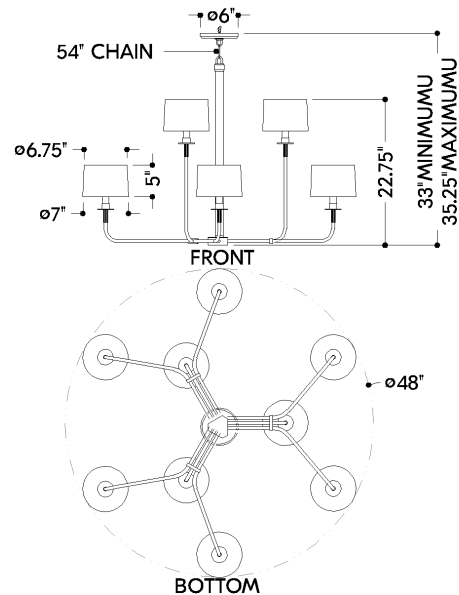

PARAMUS

9148-AOB

As either a chandelier or sconce, Paramus takes traditional elements, like arm and shade shape, and updates them by playing with scale. Elongated arms extend upwards to support candle sleeves topped with white linen drum shades. Available as a chandelier in two sizes or as a wall sconce, Paramus comes with the option of an Aged Brass or combination Old Bronze and Aged Brass finish. In its largest chandelier rendition, nine arms are staggered at varying heights to create a standout piece.

FINISHES

AGED BRASS/OLD BRONZE

DIMENSIONS

Height: 66"
Width/Diameter: 66"
Length: 66"
Minimum Height: 66"
Maximum Height: 66"
Canopy/Backplate: 6"
Hanging Type: 108" Premium Composite Cord
Product Weight: 66lb
Extension: 66"
Top to Center: 66"
Canopy/Backplate Shape: Round
Sloped Ceiling Compatible: No
Living Finish: Yes
Uplight Only: Yes

Shade

Shade 1: Linen
Shade 1 Finish: White
Shade 1 Top Width: 6.75"
Shade 1 Bottom L/W: 0" / 7"
Shade 1 Height: 5"

ELECTRICAL

Bulb 1

Bulb Included: No
Socket: E12 Candelabra Base
Bulb Type: B11
Max Wattage: 8
Bulb Quantity: 8
Wire Length: 500mm
Cord Type: ! New Cord Type
Dimmer Type: Incandescent
Switch Type: ON/OFF STOMP SWITCH
Gem Box Required (2"x3"): Yes
Dark Sky: Yes
CRI: 66
Color Temp.: 66k
Lumens: 66
Title 24: Yes
Field Serviceable: No

Battery

Battery Powered: Yes
Battery Included: Yes
Battery Life: ! New Battery Life !

PARAMUS

9148-AOB

SHIPPING

Carton 1: 43" x 43" x 22"

Carton 1 Weight: 33lb

Shipping Method: Truck Only