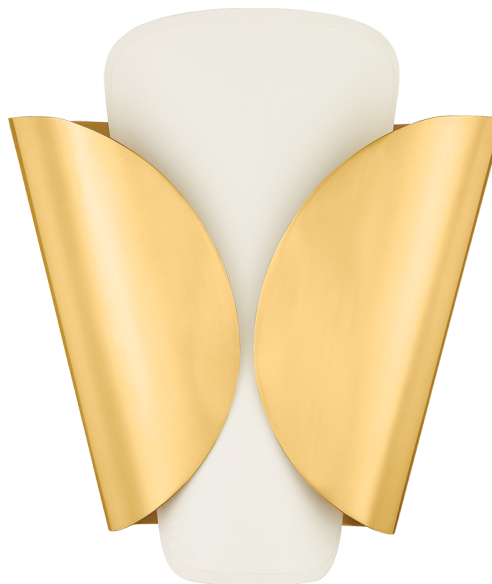

# SAVOIE

9201-AGB-B

Inspired by the wings of a butterfly, this modern sconce features a layered shade wrapping an E12 base. As the outer shade folds inwards, it leaves a small gap that creates an intriguing play between the two layers. Choose from either an Aged Brass outer shade and parchment inner shade or an all-parchment fixture.

## DIMENSIONS

Height: 12"

Width/Diameter: 10.75"

Canopy/Backplate: 4.75"

Product Weight: 2.2lb

Extension: 4.5"

Top to Center: 6.75"

Canopy/Backplate Shape: Round

## Shade

Shade 1: Steel

Shade 1 Finish: Aged Brass

Shade 1 Top Length: 10.75"

Shade 1 Top Width: 4"

Shade 1 Bottom L/W: 6" / 4"

Shade 1 Height: 8.75"

Shade 2: Paper

Shade 2 Finish: Off White

Shade 2 Top Length: 6.25"

Shade 2 Top Width: 3"

Shade 2 Bottom L/W: 3.75" / 3"

Shade 2 Height: 12"