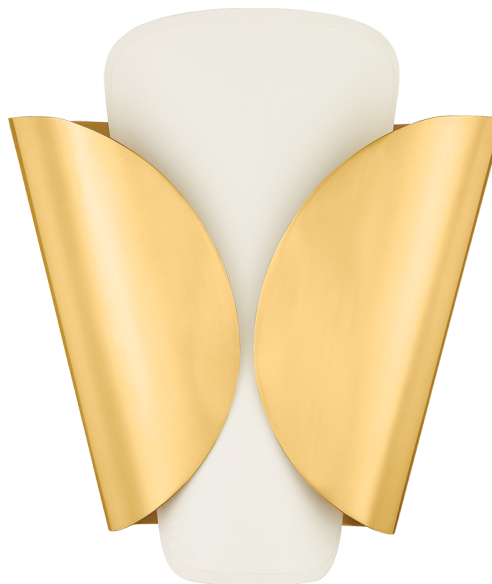

# SAVOIE

9201-AGB-B

Inspired by the wings of a butterfly, this modern sconce features a layered shade wrapping an E12 base. As the outer shade folds inwards, it leaves a small gap that creates an intriguing play between the two layers. Choose from either an Aged Brass outer shade and parchment inner shade or an all-parchment fixture.

## DIMENSIONS

Height: 12"

Width/Diameter: 10.75"

Canopy/Backplate: 4.75"

Product Weight: 2.2lb

Extension: 4.5"

Top to Center: 6.75"

Canopy/Backplate Shape: Round

## Shade

Shade 1: **Steel**

Shade 1 Finish: **Aged Brass**

Shade 1 Top Length: 10.75"

Shade 1 Top Width: 4"

Shade 1 Bottom L/W: 6" / 4"

Shade 1 Height: 8.75"

Shade 2: **Paper**

Shade 2 Finish: **Off White**

Shade 2 Top Length: 6.25"

Shade 2 Top Width: 3"

Shade 2 Bottom L/W: 3.75" / 3"

Shade 2 Height: 12"