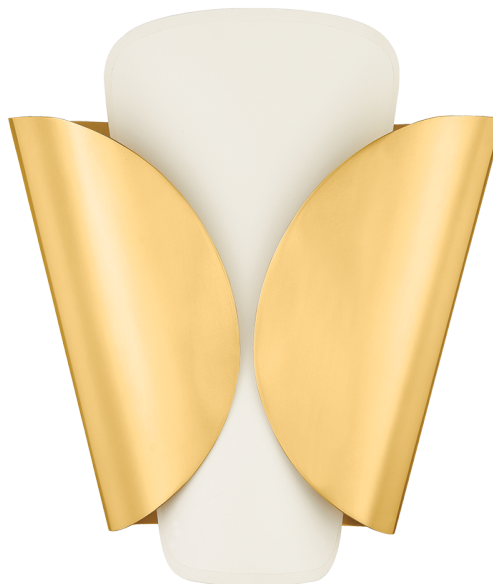

SAVOIE

9201-AGB-B

Inspired by the wings of a butterfly, this modern sconce features a layered shade wrapping an E12 base. As the outer shade folds inwards, it leaves a small gap that creates an intriguing play between the two layers. Choose from either an Aged Brass outer shade and parchment inner shade or an all-parchment fixture.

FINISHES

AGED BRASS

DIMENSIONS

Height: 66"
Width/Diameter: 66"
Length: 66"
Minimum Height: 66"
Maximum Height: 66"
Canopy/Backplate: 4.75"
Hanging Type: 108" Premium Composite Cord
Product Weight: 66lb
Extension: 66"
Top to Center: 66"
Canopy/Backplate Shape: Round
Sloped Ceiling Compatible: No
Living Finish: Yes
Uplight Only: Yes

Shade

Shade 1: Steel
Shade 1 Finish: Aged Brass
Shade 1 Top Length: 10.75"
Shade 1 Top Width: 4"
Shade 1 Bottom L/W: 6" / 4"
Shade 1 Height: 8.75"
Shade 2: Paper
Shade 2 Finish: Off White
Shade 2 Top Length: 6.25"
Shade 2 Top Width: 3"
Shade 2 Bottom L/W: 3.75" / 3"
Shade 2 Height: 12"