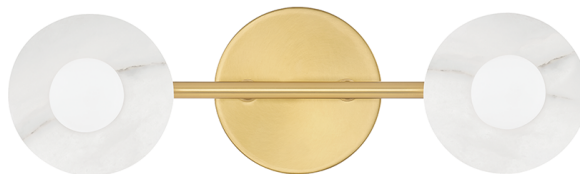

## FINISHES

AGED BRASS

## DIMENSIONS

Height: 15.5"  
Width/Diameter: 4.75"  
Canopy/Backplate: 4.75"  
Product Weight: 2lb  
Extension: 6"  
Top to Center: 7.75"  
Canopy/Backplate Shape: Round  
Sloped Ceiling Compatible: No  
Living Finish: No  
Uplight Only: No

## Shade

Shade 1: Alabaster

Replacement Glass Item #(s): ALA-009202