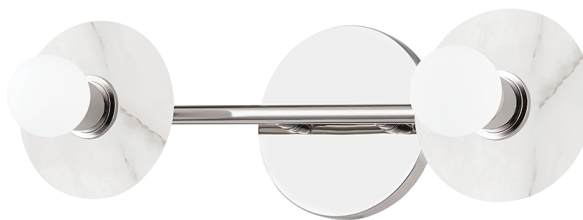

ELMONT

9202-PN

*Due to the one-of-a-kind nature of the medium, exact colors and patterns may vary slightly from the image shown.

FINISHES

POLISHED NICKEL

DIMENSIONS

Height: 15.5"
Width/Diameter: 4.75"
Canopy/Backplate: 4.75"
Product Weight: 2lb
Extension: 6"
Top to Center: 7.75"
Canopy/Backplate Shape: Round
Sloped Ceiling Compatible: No
Living Finish: No
Uplight Only: No

Shade

Shade 1: Alabaster
Replacement Glass Item #(s): ALA-009202

ELECTRICAL

Bulb 1

Bulb Included: No
Socket: E12 Candelabra Base
Bulb Type: G16.5
Max Wattage: 40
Bulb Quantity: 2
Gem Box Required (2"x3"): No
Dark Sky: No