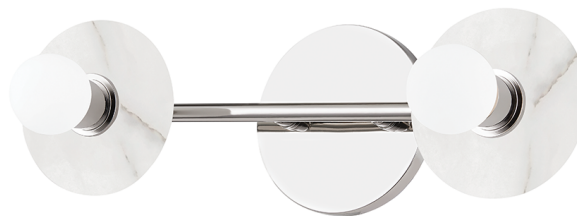

ELMONT

9202-PN

*Due to the one-of-a-kind nature of the medium, exact colors and patterns may vary slightly from the image shown.

FINISHES

POLISHED NICKEL

DIMENSIONS / SPECS

Height: 15.5"
Width/Diameter: 4.75"
Canopy/Backplate: 4.75"
Product Weight: 2lb
Extension: 6"
Top to Center: 7.75"
Canopy/Backplate Shape: Round
Sloped Ceiling Compatible: No
Living Finish: No
Uplight Only: No

Shade 1: Alabaster
Replacement Glass Item #(s): ALA-009202

ELECTRICAL

Bulb 1
Bulb Included: No
Socket: E12 Candelabra Base
Bulb Type: G16.5
Max Wattage: 40
Bulb Quantity: 2
Gem Box Required (2"x3"): No
Dark Sky: No