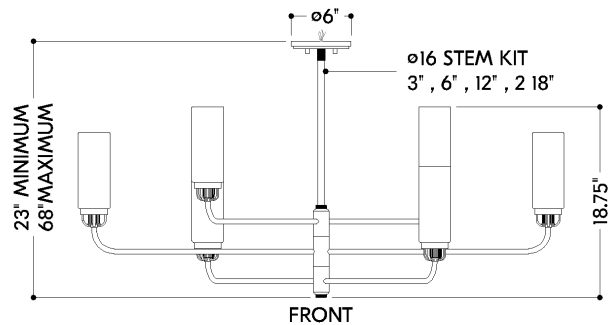

## DIMENSIONS

Height: 66"  
Width/Diameter: 66"  
Length: 66"  
Minimum Height: 66"  
Maximum Height: 66"  
Canopy/Backplate: 6"  
Hanging Type: 108" Premium Composite Cord  
Product Weight: 66lb  
Extension: 66"  
Top to Center: 66"  
Canopy/Backplate Shape: Round  
Sloped Ceiling Compatible: No  
Living Finish: Yes  
Uplight Only: Yes

## Shade

Shade 1: Glass  
Shade 1 Finish: Clear Ribbed  
Shade 1 Top Width: 3.25"  
Shade 1 Height: 7.5"

### Bulb 1

Bulb Included: No  
Socket: E12 Candelabra Base  
Bulb Type: T8-3.5  
Max Wattage: 8  
Bulb Quantity: 6  
Wire Length: 500mm  
Cord Type: ! New Cord Type  
Dimmer Type: Incandescent  
Switch Type: ON/OFF STOMP SWITCH  
Gem Box Required (2"x3"): Yes  
Dark Sky: Yes  
CRI: 66  
Color Temp.: 66k  
Lumens: 66  
Title 24: Yes  
Field Serviceable: No