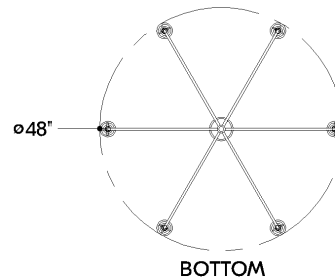

ELECTRICAL

Bulb 1

Bulb Included: No
Socket: E12 Candelabra Base
Bulb Type: T8-3.5
Max Wattage: 8
Bulb Quantity: 6
Wire Length: 500mm
Cord Type: ! New Cord Type
Dimmer Type: Incandescent
Switch Type: ON/OFF STOMP SWITCH
Gem Box Required (2"x3"): Yes
Dark Sky: Yes
CRI: 66
Color Temp.: 66k
Lumens: 66
Title 24: Yes
Field Serviceable: No