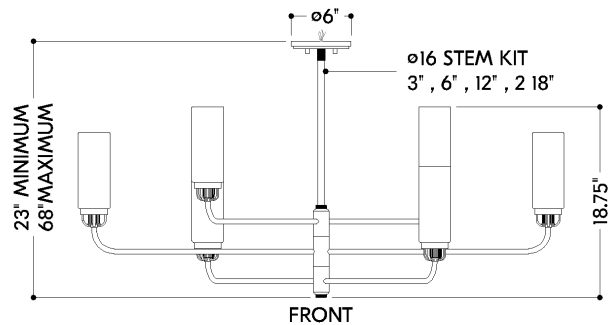

ELECTRICAL

Bulb 1

Bulb Included: No
Socket: E12 Candelabra Base
Bulb Type: T8-3.5
Max Wattage: 8
Bulb Quantity: 6
Wire Length: 500mm
Cord Type: ! New Cord Type
Dimmer Type: Incandescent
Switch Type: ON/OFF STOMP SWITCH
Gem Box Required (2"x3"): Yes
Dark Sky: Yes
CRI: 66
Color Temp.: 66k
Lumens: 66
Title 24: Yes
Field Serviceable: No