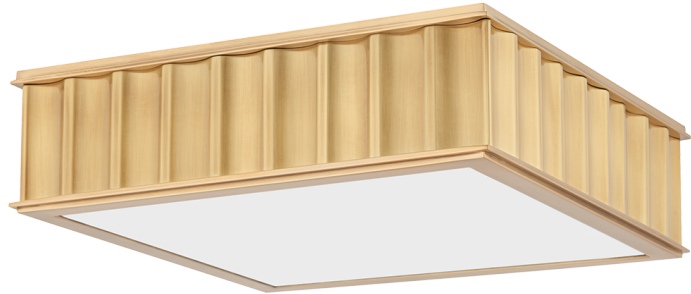

MIDDLEBURY

931-AGB

FINISHES

AGED BRASS

DIMENSIONS / SPECS

Height: 4"
Width/Diameter: 13"
Length: 13"
Canopy/Backplate: 5"
Product Weight: 10lb
Canopy/Backplate Shape: Round
Sloped Ceiling Compatible: No
Living Finish: No
Uplight Only: No

Shade 1: Glass
Shade 1 Finish: Opal Matte
Shade 1 Bottom L/W: 0" / 12.25"
Replacement Glass Item #(s): GLS-000931

ELECTRICAL

Bulb 1
Bulb Included: No
Socket: E26 Medium Base
Bulb Type: A19
Max Wattage: 60
Bulb Quantity: 2
Gem Box Required (2"x3"): No
Dark Sky: No