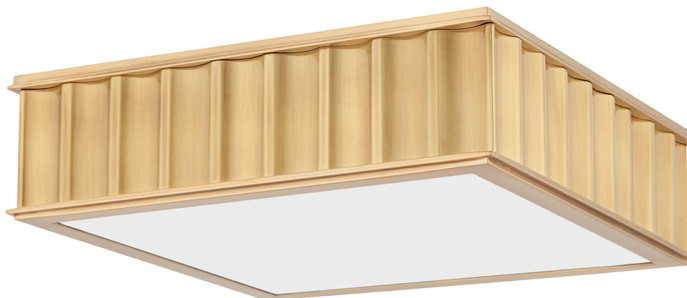

## DIMENSIONS

---

Height: 4"  
Width/Diameter: 13"  
Length: 13"  
Canopy/Backplate: 5"  
Product Weight: 10lb  
Canopy/Backplate Shape: Round  
Sloped Ceiling Compatible: No  
Living Finish: No  
Uplight Only: No

## Shade

---

Shade 1: Glass  
Shade 1 Finish: Opal Matte  
Shade 1 Bottom L/W: 0" / 12.25"  
Replacement Glass Item #(s): GLS-000931