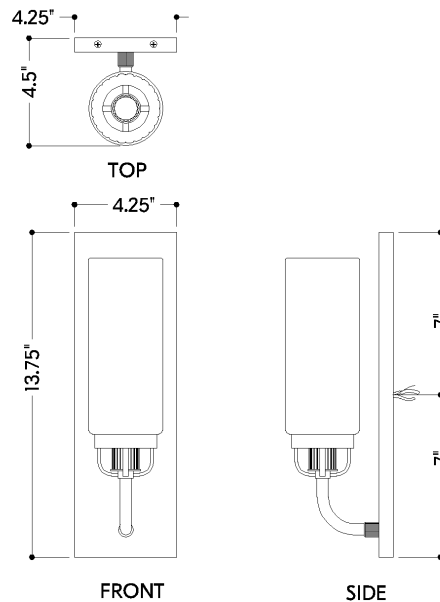

Battery

Battery Powered: Yes
Battery Included: Yes
Battery Life: ! New Battery Life !