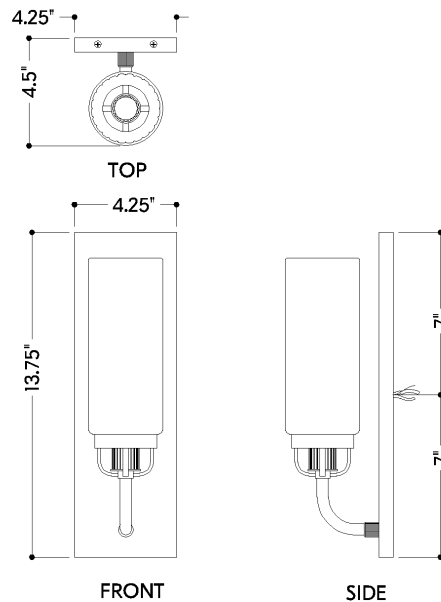

FINISHES

AGED BRASS

DIMENSIONS

Height: 66"
Width/Diameter: 66"
Length: 66"
Minimum Height: 66"
Maximum Height: 66"
Canopy/Backplate: 4.25"
Hanging Type: 108" Premium Composite Cord
Product Weight: 66lb
Extension: 66"
Top to Center: 66"
Canopy/Backplate Shape: Rectangle
Sloped Ceiling Compatible: No
Living Finish: Yes
Uplight Only: Yes

Shade

Shade 1: Glass
Shade 1 Finish: Clear Ribbed
Shade 1 Top Width: 3.25"
Shade 1 Height: 7.5"

ELECTRICAL

Bulb 1

Bulb Included: No
Socket: E12 Candelabra Base
Bulb Type: T8-3.5
Max Wattage: 8
Bulb Quantity: 1
Wire Length: 500mm
Cord Type: ! New Cord Type
Dimmer Type: Incandescent
Switch Type: ON/OFF STOMP SWITCH
Gem Box Required (2"x3"): Yes
Dark Sky: Yes
CRI: 66
Color Temp.: 66k
Lumens: 66
Title 24: Yes
Field Serviceable: No

Battery

Battery Powered: Yes
Battery Included: Yes
Battery Life: ! New Battery Life !

HALIFAX

9314-AGB

SHIPPING

Carton 1: 21" x 9" x 8"

Carton 1 Weight: 5lb

Shipping Method: Ground