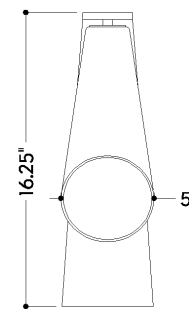

ANDROS

9316-AGB

Sharp angles, sinuous curves, and sleek metalwork come together in the architectural Andros sconce. Suspended from an L-shaped backplate, the modern conical silhouette has a bell-like appearance. The opal matte glass shade is bias-cut on the end to create an elliptical opening, projecting light outwards into the room. Choose from either an Aged Brass or Old Bronze backplate for a more classic or modern look.

FINISHES

AGED BRASS

DIMENSIONS / SPECS

Height: 66"
Width/Diameter: 66"
Length: 66"
Minimum Height: 66"
Maximum Height: 66"
Canopy/Backplate: 5"
Hanging Type: 108" Premium Composite Cord
Product Weight: 66lb
Extension: 66"
Top to Center: 66"
Canopy/Backplate Shape: Rectangle
Sloped Ceiling Compatible: No
Living Finish: Yes
Uplight Only: Yes
Min Extension: 66"
Max Extension: 66"

Shade 1: Glass
Shade 1 Finish: Opal Matte
Shade 1 Top Width: 2.25"
Shade 1 Bottom L/W: 0" / 5"
Shade 1 Height: 11.75"

ELECTRICAL

Bulb 1

Bulb Included: No
Socket: E26 Medium Base
Bulb Type: A15
Max Wattage: 15
Bulb Quantity: 1
Wire Length: 500mm
Cord Type: ! New Cord Type
Dimmer Type: Incandescent
Switch Type: ON/OFF STOMP SWITCH
Gem Box Required (2"x3"): Yes
Dark Sky: Yes
CRI: 66
Color Temp.: 66k
Lumens: 66
Title 24: Yes
Field Serviceable: No

Battery

Battery Powered: Yes
Battery Included: Yes
Battery Life: ! New Battery Life !

TOP

FRONT