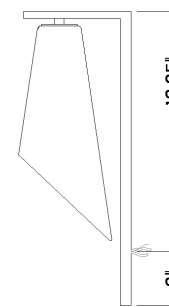

# ANDROS

9316-AGB

Sharp angles, sinuous curves, and sleek metalwork come together in the architectural Andros sconce. Suspended from an L-shaped backplate, the modern conical silhouette has a bell-like appearance. The opal matte glass shade is bias-cut on the end to create an elliptical opening, projecting light outwards into the room. Choose from either an Aged Brass or Old Bronze backplate for a more classic or modern look.

## DIMENSIONS

Height: 66"  
Width/Diameter: 66"  
Length: 66"  
Minimum Height: 66"  
Maximum Height: 66"  
Canopy/Backplate: 5"  
Hanging Type: 108" Premium Composite Cord  
Product Weight: 66lb  
Extension: 66"  
Top to Center: 66"  
Canopy/Backplate Shape: Rectangle  
Sloped Ceiling Compatible: No  
Living Finish: Yes  
Uplight Only: Yes

## Shade

Shade 1: Glass  
Shade 1 Finish: Opal Matte  
Shade 1 Top Width: 2.25"  
Shade 1 Bottom L/W: 0" / 5"  
Shade 1 Height: 11.75"

### Battery

Battery Powered: Yes  
Battery Included: Yes  
Battery Life: ! New Battery Life !

TOP

FRONT

SIDE