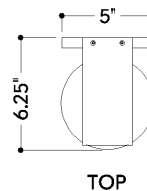

ANDROS

9316-AGB

Sharp angles, sinuous curves, and sleek metalwork come together in the architectural Andros sconce. Suspended from an L-shaped backplate, the modern conical silhouette has a bell-like appearance. The opal matte glass shade is bias-cut on the end to create an elliptical opening, projecting light outwards into the room. Choose from either an Aged Brass or Old Bronze backplate for a more classic or modern look.

FINISHES

AGED BRASS

DIMENSIONS / SPECS

Height: 66"
Width/Diameter: 66"
Length: 66"
Minimum Height: 66"
Maximum Height: 66"
Canopy/Backplate: 5"
Hanging Type: 108" Premium Composite Cord
Product Weight: 66lb
Extension: 66"
Top to Center: 66"
Canopy/Backplate Shape: Rectangle
Sloped Ceiling Compatible: No
Living Finish: Yes
Uplight Only: Yes
Min Extension: 66"
Max Extension: 66"

Shade 1: Glass
Shade 1 Finish: Opal Matte
Shade 1 Top Width: 2.25"
Shade 1 Bottom L/W: 0" / 5"
Shade 1 Height: 11.75"

ELECTRICAL

Bulb 1

Bulb Included: No
Socket: E26 Medium Base
Bulb Type: A15
Max Wattage: 15
Bulb Quantity: 1
Wire Length: 500mm
Cord Type: ! New Cord Type
Dimmer Type: Incandescent
Switch Type: ON/OFF STOMP SWITCH
Gem Box Required (2"x3"): Yes
Dark Sky: Yes
CRI: 66
Color Temp.: 66k
Lumens: 66
Title 24: Yes
Field Serviceable: No

Battery

Battery Powered: Yes
Battery Included: Yes
Battery Life: ! New Battery Life !