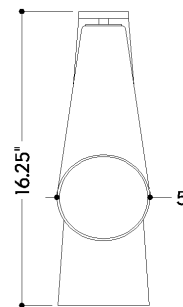

ANDROS

9316-AGB

Sharp angles, sinuous curves, and sleek metalwork come together in the architectural Andros sconce. Suspended from an L-shaped backplate, the modern conical silhouette has a bell-like appearance. The opal matte glass shade is bias-cut on the end to create an elliptical opening, projecting light outwards into the room. Choose from either an Aged Brass or Old Bronze backplate for a more classic or modern look.

FINISHES

AGED BRASS

DIMENSIONS

Height: 66"
Width/Diameter: 66"
Length: 66"
Minimum Height: 66"
Maximum Height: 66"
Canopy/Backplate: 5"
Hanging Type: 108" Premium Composite Cord
Product Weight: 66lb
Extension: 66"
Top to Center: 66"
Canopy/Backplate Shape: Rectangle
Sloped Ceiling Compatible: No
Living Finish: Yes
Uplight Only: Yes

Shade

Shade 1: Glass
Shade 1 Finish: Opal Matte
Shade 1 Top Width: 2.25"
Shade 1 Bottom L/W: 0" / 5"
Shade 1 Height: 11.75"

ELECTRICAL

Bulb 1

Bulb Included: No
Socket: E26 Medium Base
Bulb Type: A15
Max Wattage: 15
Bulb Quantity: 1
Wire Length: 500mm
Cord Type: ! New Cord Type
Dimmer Type: Incandescent
Switch Type: ON/OFF STOMP SWITCH
Gem Box Required (2"x3"): Yes
Dark Sky: Yes
CRI: 66
Color Temp.: 66k
Lumens: 66
Title 24: Yes
Field Serviceable: No

Battery

Battery Powered: Yes
Battery Included: Yes
Battery Life: ! New Battery Life !

FRONT