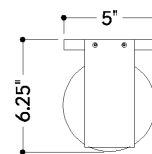

ANDROS

9316-AGB

Sharp angles, sinuous curves, and sleek metalwork come together in the architectural Andros sconce. Suspended from an L-shaped backplate, the modern conical silhouette has a bell-like appearance. The opal matte glass shade is bias-cut on the end to create an elliptical opening, projecting light outwards into the room. Choose from either an Aged Brass or Old Bronze backplate for a more classic or modern look.

FINISHES

AGED BRASS

DIMENSIONS

Height: 66"
Width/Diameter: 66"
Length: 66"
Minimum Height: 66"
Maximum Height: 66"
Canopy/Backplate: 5"
Hanging Type: 108" Premium Composite Cord
Product Weight: 66lb
Extension: 66"
Top to Center: 66"
Canopy/Backplate Shape: Rectangle
Sloped Ceiling Compatible: No
Living Finish: Yes
Uplight Only: Yes

Shade

Shade 1: Glass
Shade 1 Finish: Opal Matte
Shade 1 Top Width: 2.25"
Shade 1 Bottom L/W: 0" / 5"
Shade 1 Height: 11.75"

ELECTRICAL

Bulb 1

Bulb Included: No
Socket: E26 Medium Base
Bulb Type: A15
Max Wattage: 15
Bulb Quantity: 1
Wire Length: 500mm
Cord Type: ! New Cord Type
Dimmer Type: Incandescent
Switch Type: ON/OFF STOMP SWITCH
Gem Box Required (2"x3"): Yes
Dark Sky: Yes
CRI: 66
Color Temp.: 66k
Lumens: 66
Title 24: Yes
Field Serviceable: No

Battery

Battery Powered: Yes
Battery Included: Yes
Battery Life: ! New Battery Life !

TOP