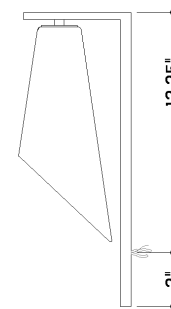

FINISHES

AGED BRASS

DIMENSIONS / SPECS

Height: 66"
Width/Diameter: 66"
Length: 66"
Minimum Height: 66"
Maximum Height: 66"
Canopy/Backplate: 5"
Hanging Type: 108" Premium Composite Cord
Product Weight: 66lb
Extension: 66"
Top to Center: 66"
Canopy/Backplate Shape: Rectangle
Sloped Ceiling Compatible: No
Living Finish: Yes
Uplight Only: Yes
Min Extension: 66"
Max Extension: 66"

Shade 1: Glass
Shade 1 Finish: Opal Matte
Shade 1 Top Width: 2.25"
Shade 1 Bottom L/W: 0" / 5"
Shade 1 Height: 11.75"

ELECTRICAL

Bulb 1

Bulb Included: No
Socket: E26 Medium Base
Bulb Type: A15
Max Wattage: 15
Bulb Quantity: 1
Wire Length: 500mm
Cord Type: ! New Cord Type
Dimmer Type: Incandescent
Switch Type: ON/OFF STOMP SWITCH
Gem Box Required (2"x3"): Yes
Dark Sky: Yes
CRI: 66
Color Temp.: 66k
Lumens: 66
Title 24: Yes
Field Serviceable: No

Battery

Battery Powered: Yes
Battery Included: Yes
Battery Life: ! New Battery Life !

TOP

FRONT

SIDE

ANDROS

9316-AGB

SHIPPING

Carton 1: 24" x 12" x 9"

Carton 1 Weight: 14lb

Shipping Method: Ground

Country of Origin: VN