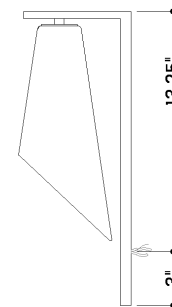

FINISHES

OLD BRONZE

DIMENSIONS

Height: 66"
Width/Diameter: 66"
Length: 66"
Minimum Height: 66"
Maximum Height: 66"
Canopy/Backplate: 5"
Hanging Type: 108" Premium Composite Cord
Product Weight: 66lb
Extension: 66"
Top to Center: 66"
Canopy/Backplate Shape: Rectangle
Sloped Ceiling Compatible: No
Living Finish: Yes
Uplight Only: Yes

Shade

Shade 1: Glass
Shade 1 Finish: Opal Matte
Shade 1 Top Width: 2.25"
Shade 1 Bottom L/W: 0" / 5"
Shade 1 Height: 11.75"

ELECTRICAL

Bulb 1

Bulb Included: No
Socket: E26 Medium Base
Bulb Type: A15
Max Wattage: 15
Bulb Quantity: 1
Wire Length: 500mm
Cord Type: ! New Cord Type
Dimmer Type: Incandescent
Switch Type: ON/OFF STOMP SWITCH
Gem Box Required (2"x3"): Yes
Dark Sky: Yes
CRI: 66
Color Temp.: 66k
Lumens: 66
Title 24: Yes
Field Serviceable: No

Battery

Battery Powered: Yes
Battery Included: Yes
Battery Life: ! New Battery Life !

TOP

FRONT

SIDE

ANDROS

9316-OB

SHIPPING

Carton 1: 24" x 12" x 9"

Carton 1 Weight: 14lb

Shipping Method: Ground

Country of Origin: VN