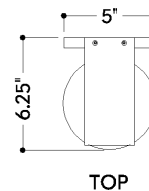

ANDROS

9316-OB

Sharp angles, sinuous curves, and sleek metalwork come together in the architectural Andros sconce. Suspended from an L-shaped backplate, the modern conical silhouette has a bell-like appearance. The opal matte glass shade is bias-cut on the end to create an elliptical opening, projecting light outwards into the room. Choose from either an Aged Brass or Old Bronze backplate for a more classic or modern look.

FINISHES

OLD BRONZE

DIMENSIONS / SPECS

Height: 66"
Width/Diameter: 66"
Length: 66"
Minimum Height: 66"
Maximum Height: 66"
Canopy/Backplate: 5"
Hanging Type: 108" Premium Composite Cord
Product Weight: 66lb
Extension: 66"
Top to Center: 66"
Canopy/Backplate Shape: Rectangle
Sloped Ceiling Compatible: No
Living Finish: Yes
Uplight Only: Yes
Min Extension: 66"
Max Extension: 66"

Shade 1: Glass
Shade 1 Finish: Opal Matte
Shade 1 Top Width: 2.25"
Shade 1 Bottom L/W: 0" / 5"
Shade 1 Height: 11.75"

ELECTRICAL

Bulb 1

Bulb Included: No
Socket: E26 Medium Base
Bulb Type: A15
Max Wattage: 15
Bulb Quantity: 1
Wire Length: 500mm
Cord Type: ! New Cord Type
Dimmer Type: Incandescent
Switch Type: ON/OFF STOMP SWITCH
Gem Box Required (2"x3"): Yes
Dark Sky: Yes
CRI: 66
Color Temp.: 66k
Lumens: 66
Title 24: Yes
Field Serviceable: No

Battery

Battery Powered: Yes
Battery Included: Yes
Battery Life: ! New Battery Life !

TOP