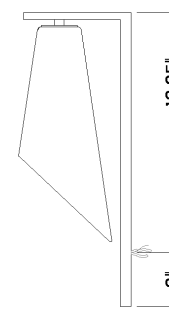

# ANDROS

9316-OB

Sharp angles, sinuous curves, and sleek metalwork come together in the architectural Andros sconce. Suspended from an L-shaped backplate, the modern conical silhouette has a bell-like appearance. The opal matte glass shade is bias-cut on the end to create an elliptical opening, projecting light outwards into the room. Choose from either an Aged Brass or Old Bronze backplate for a more classic or modern look.

## DIMENSIONS / SPECS

Height: 66"  
Width/Diameter: 66"  
Length: 66"  
Minimum Height: 66"  
Maximum Height: 66"  
Canopy/Backplate: 5"  
Hanging Type: 108" Premium Composite Cord  
Product Weight: 66lb  
Extension: 66"  
Top to Center: 66"  
Canopy/Backplate Shape: Rectangle  
Sloped Ceiling Compatible: No  
Living Finish: Yes  
Uplight Only: Yes  
Min Extension: 66"  
Max Extension: 66"

Shade 1: Glass  
Shade 1 Finish: Opal Matte  
Shade 1 Top Width: 2.25"  
Shade 1 Bottom L/W: 0" / 5"  
Shade 1 Height: 11.75"

### Battery

Battery Powered: Yes  
Battery Included: Yes  
Battery Life: ! New Battery Life !

TOP

FRONT

SIDE