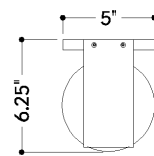

ANDROS

9316-OB

Sharp angles, sinuous curves, and sleek metalwork come together in the architectural Andros sconce. Suspended from an L-shaped backplate, the modern conical silhouette has a bell-like appearance. The opal matte glass shade is bias-cut on the end to create an elliptical opening, projecting light outwards into the room. Choose from either an Aged Brass or Old Bronze backplate for a more classic or modern look.

FINISHES

OLD BRONZE

DIMENSIONS

Height: 66"
Width/Diameter: 66"
Length: 66"
Minimum Height: 66"
Maximum Height: 66"
Canopy/Backplate: 5"
Hanging Type: 108" Premium Composite Cord
Product Weight: 66lb
Extension: 66"
Top to Center: 66"
Canopy/Backplate Shape: Rectangle
Sloped Ceiling Compatible: No
Living Finish: Yes
Uplight Only: Yes

Shade

Shade 1: Glass
Shade 1 Finish: Opal Matte
Shade 1 Top Width: 2.25"
Shade 1 Bottom L/W: 0" / 5"
Shade 1 Height: 11.75"

ELECTRICAL

Bulb 1

Bulb Included: No
Socket: E26 Medium Base
Bulb Type: A15
Max Wattage: 15
Bulb Quantity: 1
Wire Length: 500mm
Cord Type: ! New Cord Type
Dimmer Type: Incandescent
Switch Type: ON/OFF STOMP SWITCH
Gem Box Required (2"x3"): Yes
Dark Sky: Yes
CRI: 66
Color Temp.: 66k
Lumens: 66
Title 24: Yes
Field Serviceable: No

Battery

Battery Powered: Yes
Battery Included: Yes
Battery Life: ! New Battery Life !

TOP