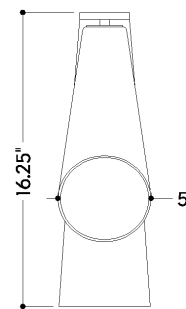

ANDROS

9316-OB

Sharp angles, sinuous curves, and sleek metalwork come together in the architectural Andros sconce. Suspended from an L-shaped backplate, the modern conical silhouette has a bell-like appearance. The opal matte glass shade is bias-cut on the end to create an elliptical opening, projecting light outwards into the room. Choose from either an Aged Brass or Old Bronze backplate for a more classic or modern look.

FINISHES

OLD BRONZE

DIMENSIONS / SPECS

Height: 66"
Width/Diameter: 66"
Length: 66"
Minimum Height: 66"
Maximum Height: 66"
Canopy/Backplate: 5"
Hanging Type: 108" Premium Composite Cord
Product Weight: 66lb
Extension: 66"
Top to Center: 66"
Canopy/Backplate Shape: Rectangle
Sloped Ceiling Compatible: No
Living Finish: Yes
Uplight Only: Yes
Min Extension: 66"
Max Extension: 66"

Shade 1: Glass
Shade 1 Finish: Opal Matte
Shade 1 Top Width: 2.25"
Shade 1 Bottom L/W: 0" / 5"
Shade 1 Height: 11.75"

ELECTRICAL

Bulb 1

Bulb Included: No
Socket: E26 Medium Base
Bulb Type: A15
Max Wattage: 15
Bulb Quantity: 1
Wire Length: 500mm
Cord Type: ! New Cord Type
Dimmer Type: Incandescent
Switch Type: ON/OFF STOMP SWITCH
Gem Box Required (2"x3"): Yes
Dark Sky: Yes
CRI: 66
Color Temp.: 66k
Lumens: 66
Title 24: Yes
Field Serviceable: No

Battery

Battery Powered: Yes
Battery Included: Yes
Battery Life: ! New Battery Life !

FRONT