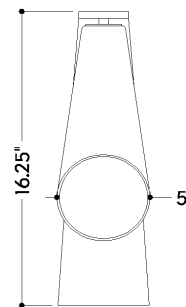

ANDROS

9316-OB

Sharp angles, sinuous curves, and sleek metalwork come together in the architectural Andros sconce. Suspended from an L-shaped backplate, the modern conical silhouette has a bell-like appearance. The opal matte glass shade is bias-cut on the end to create an elliptical opening, projecting light outwards into the room. Choose from either an Aged Brass or Old Bronze backplate for a more classic or modern look.

FINISHES

OLD BRONZE

DIMENSIONS

Height: 66"
Width/Diameter: 66"
Length: 66"
Minimum Height: 66"
Maximum Height: 66"
Canopy/Backplate: 5"
Hanging Type: 108" Premium Composite Cord
Product Weight: 66lb
Extension: 66"
Top to Center: 66"
Canopy/Backplate Shape: Rectangle
Sloped Ceiling Compatible: No
Living Finish: Yes
Uplight Only: Yes

Shade

Shade 1: Glass
Shade 1 Finish: Opal Matte
Shade 1 Top Width: 2.25"
Shade 1 Bottom L/W: 0" / 5"
Shade 1 Height: 11.75"

ELECTRICAL

Bulb 1

Bulb Included: No
Socket: E26 Medium Base
Bulb Type: A15
Max Wattage: 15
Bulb Quantity: 1
Wire Length: 500mm
Cord Type: ! New Cord Type
Dimmer Type: Incandescent
Switch Type: ON/OFF STOMP SWITCH
Gem Box Required (2"x3"): Yes
Dark Sky: Yes
CRI: 66
Color Temp.: 66k
Lumens: 66
Title 24: Yes
Field Serviceable: No

Battery

Battery Powered: Yes
Battery Included: Yes
Battery Life: ! New Battery Life !

FRONT