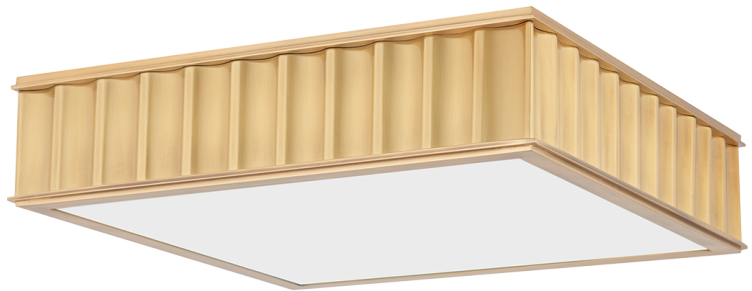

MIDDLEBURY

932-AGB

FINISHES

AGED BRASS (AGB)
HISTORIC NICKEL (HN)
POLISHED NICKEL (PN)

DIMENSIONS

Height: 4"

Width/Diameter: 16"

Length: 16"

Canopy/Backplate: 5"

Hanging Type:

Product Weight: 13lb

GLASS

Attachment: Twist Lock

Glass 1: Glass

Glass 2:

LAMPING