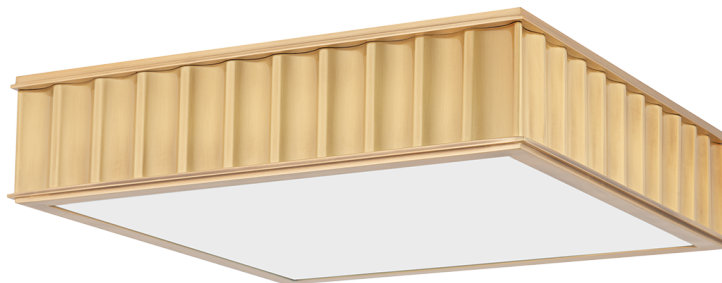

MIDDLEBURY

932-AGB

FINISHES

AGED BRASS

DIMENSIONS / SPECS

Height: 4"
Width/Diameter: 16"
Length: 16"
Canopy/Backplate: 5"
Product Weight: 13lb
Canopy/Backplate Shape: Round
Sloped Ceiling Compatible: No
Living Finish: No
Uplight Only: No

Shade 1: Glass
Shade 1 Finish: Opal Matte
Shade 1 Bottom L/W: 0" / 15"
Replacement Glass Item #(s): GLS-000932

ELECTRICAL

Bulb 1
Bulb Included: No
Socket: E26 Medium Base
Bulb Type: B11
Max Wattage: 60
Bulb Quantity: 3
Gem Box Required (2"x3"): No
Dark Sky: No

SHIPPING

Carton 1: 19" x 19" x 7"
Carton 1 Weight: 15lb
Shipping Method: Ground
Country of Origin: CN