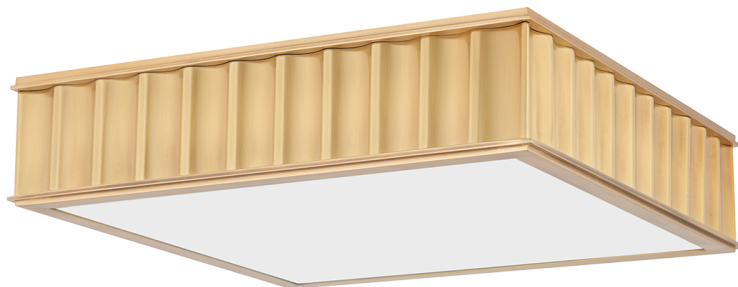

MIDDLEBURY

932-AGB

FINISHES

AGED BRASS

DIMENSIONS

Height: 4"
Width/Diameter: 16"
Length: 16"
Canopy/Backplate: 5"
Product Weight: 13lb
Canopy/Backplate Shape: Round
Sloped Ceiling Compatible: No
Living Finish: No
Uplight Only: No

Shade

Shade 1: Glass
Shade 1 Finish: Opal Matte
Shade 1 Bottom L/W: 0" / 15"
Replacement Glass Item #(s): GLS-000932

ELECTRICAL

Bulb 1

Bulb Included: No
Socket: E26 Medium Base
Bulb Type: B11
Max Wattage: 60
Bulb Quantity: 3
Gem Box Required (2"x3"): No
Dark Sky: No