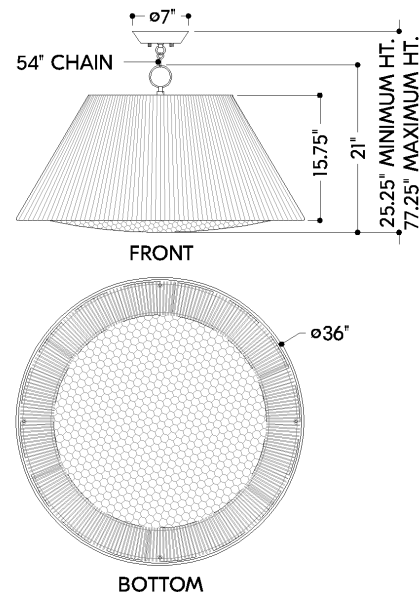

MYSTIC

9436-AGB

Woven in different patterns and directions, the fine details of Mystic create a compelling display of craftsmanship. The side walls feature a traditional vertical string construction, while the lower surface has been constructed using a decorative crochet technique. The dyed jute fibers lend an air of natural softness, making this pendant perfect for eclectic or coastal design themes. Mystic is available in two sizes.

*Due to the one-of-a-kind nature of the medium, exact colors and patterns may vary slightly from the image shown.

FINISHES

AGED BRASS

DIMENSIONS

Height: 66"
Width/Diameter: 66"
Length: 66"
Minimum Height: 66"
Maximum Height: 66"
Canopy/Backplate: 7"
Hanging Type: 108" Premium Composite Cord
Product Weight: 66lb
Extension: 66"
Top to Center: 66"
Canopy/Backplate Shape: Round
Sloped Ceiling Compatible: No
Living Finish: Yes
Uplight Only: Yes

Shade

Shade 1: String
Shade 1 Top Width: 18.25"
Shade 1 Bottom L/W: 0" / 36"
Shade 1 Height: 15.75"
Shade 2: String
Shade 2 Top Width: 35"
Shade 2 Height: 2"

ELECTRICAL

Bulb 1

Bulb Included: No
Socket: E26 Medium Base
Bulb Type: G40
Max Wattage: 25
Bulb Quantity: 1
Wire Length: 500mm
Cord Type: ! New Cord Type
Dimmer Type: Incandescent
Switch Type: ON/OFF STOMP SWITCH
Gem Box Required (2"x3"): Yes
Dark Sky: Yes
CRI: 66
Color Temp.: 66k
Lumens: 66
Title 24: Yes
Field Serviceable: No

MYSTIC

9436-AGB

Battery

Battery Powered: Yes

Battery Included: Yes

Battery Life: ! New Battery Life !

SHIPPING

Carton 1: 37" x 37" x 22"