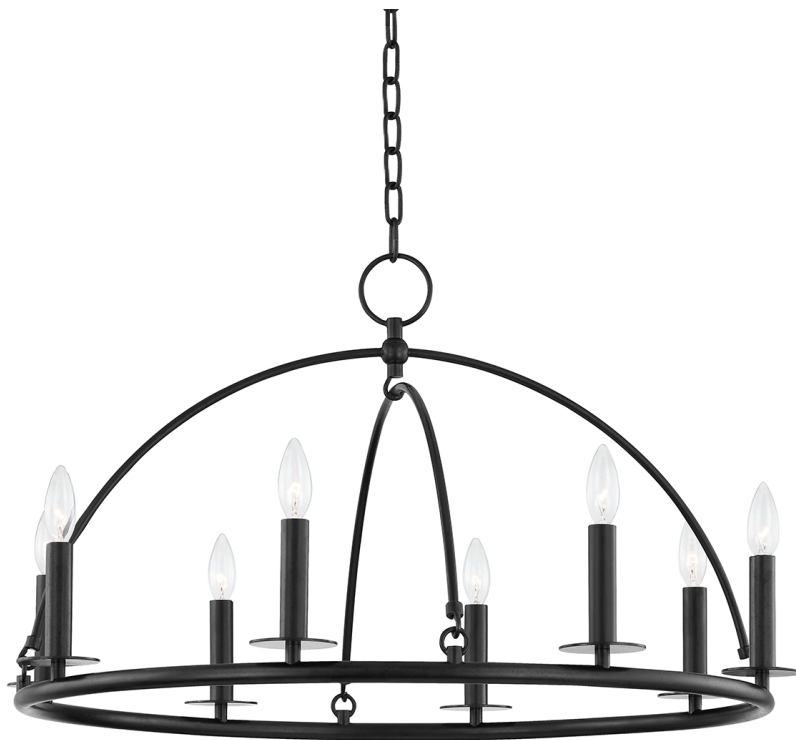

HOWELL

9532-AI

Metal arches bring a smooth dome-shape and add an interesting twist to this traditional wagon-wheel chandelier. Candelabra bulbs around the circumference provide an abundance of bright, beautiful light. Available as a single or double-tier in Aged Brass, Polished Nickel or Aged Iron.

FINISHES

AGED IRON

DIMENSIONS

Height: 19"

Width/Diameter: 32"

Canopy/Backplate: 5.5"

Product Weight: 17lb

Canopy/Backplate Shape: Round

Sloped Ceiling Compatible: No

Living Finish: No

Uplight Only: No

Shade

ELECTRICAL

Bulb 1

Bulb Included: No

Socket: E12 Candelabra Base

Bulb Type: B11

Max Wattage: 60

Bulb Quantity: 8

Switch Type: N/A

Gem Box Required (2"x3"): No

Dark Sky: No

SHIPPING

Carton 1: 34" x 34" x 9"

Carton 1 Weight: 23lb

Shipping Method: Ground

Country of Origin: CN