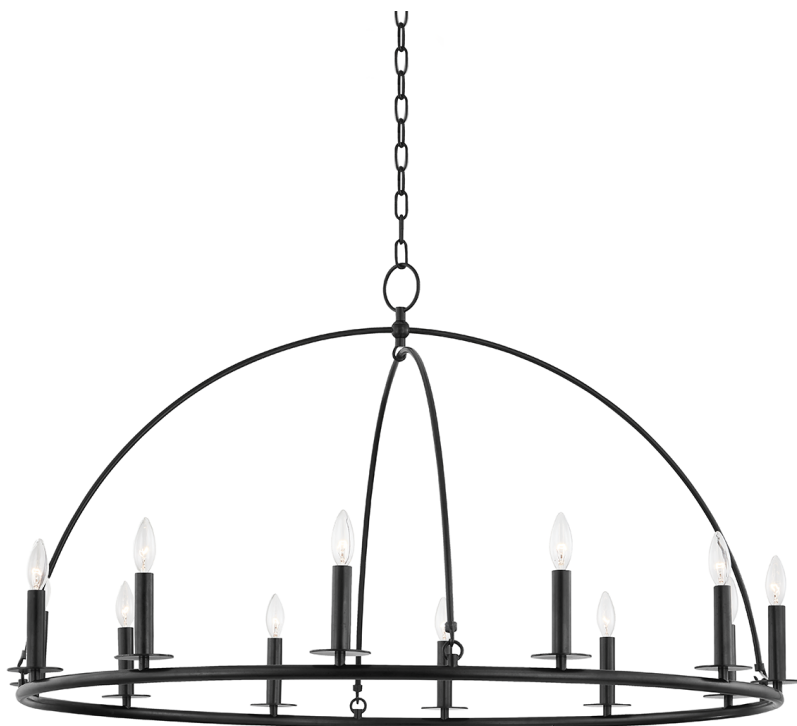

HOWELL

9547-AI

Metal arches bring a smooth dome-shape and add an interesting twist to this traditional wagon-wheel chandelier. Candelabra bulbs around the circumference provide an abundance of bright, beautiful light. Available as a single or double-tier in Aged Brass, Polished Nickel or Aged Iron.

FINISHES

AGED IRON

DIMENSIONS / SPECS

Height: 26.5"
Width/Diameter: 47"
Canopy/Backplate: 6.25"
Hanging Type: 54" Chain
Product Weight: 23lb
Canopy/Backplate Shape: Round
Sloped Ceiling Compatible: No
Living Finish: No
Uplight Only: No

ELECTRICAL

Bulb 1

Bulb Included: No
Socket: E12 Candelabra Base
Bulb Type: B11
Max Wattage: 40
Bulb Quantity: 12
Switch Type: N/A
Gem Box Required (2"x3"): No
Dark Sky: No

SHIPPING

Carton 1: 49" x 49" x 9"
Carton 1 Weight: 29lb
Shipping Method: Truck Only
Country of Origin: CN